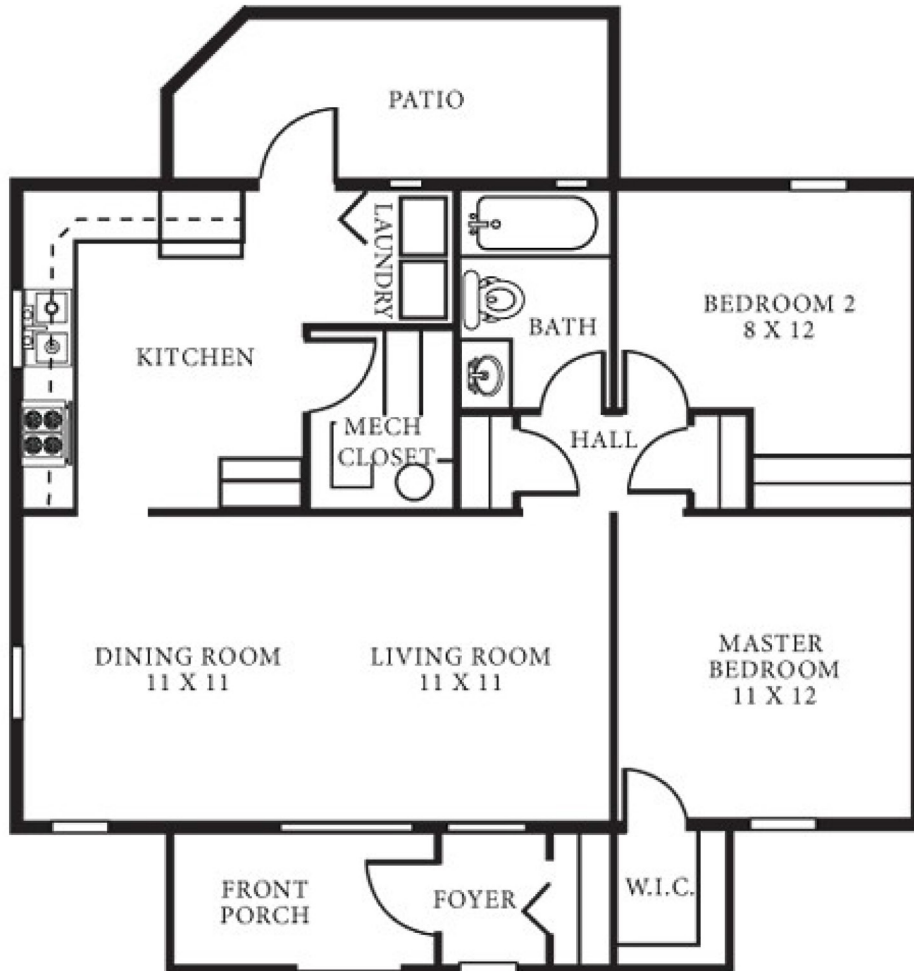

CASTLE ACRES

CAB1A

800 SQ FT 2 BEDROOM 1 BATH

Hampton Roads Regional Welcome Center
7924 14th Street, Norfolk, VA 23505
P. 757.961.3783 F. 757.961.4430

WWW.LINCOLNMILITARY.COM

LINCOLN
MILITARY
HOUSING

Every Mission Begins at Home®

The square footage indicated is an approximation. The floor plans are conceptual and should not be used in making spatial decisions. Floor plans vary even for units with the same number of bedrooms. Once the Navy determines eligibility and total bedroom qualification, Lincoln Military Housing can not guarantee which floor plan type will be available for move-in.