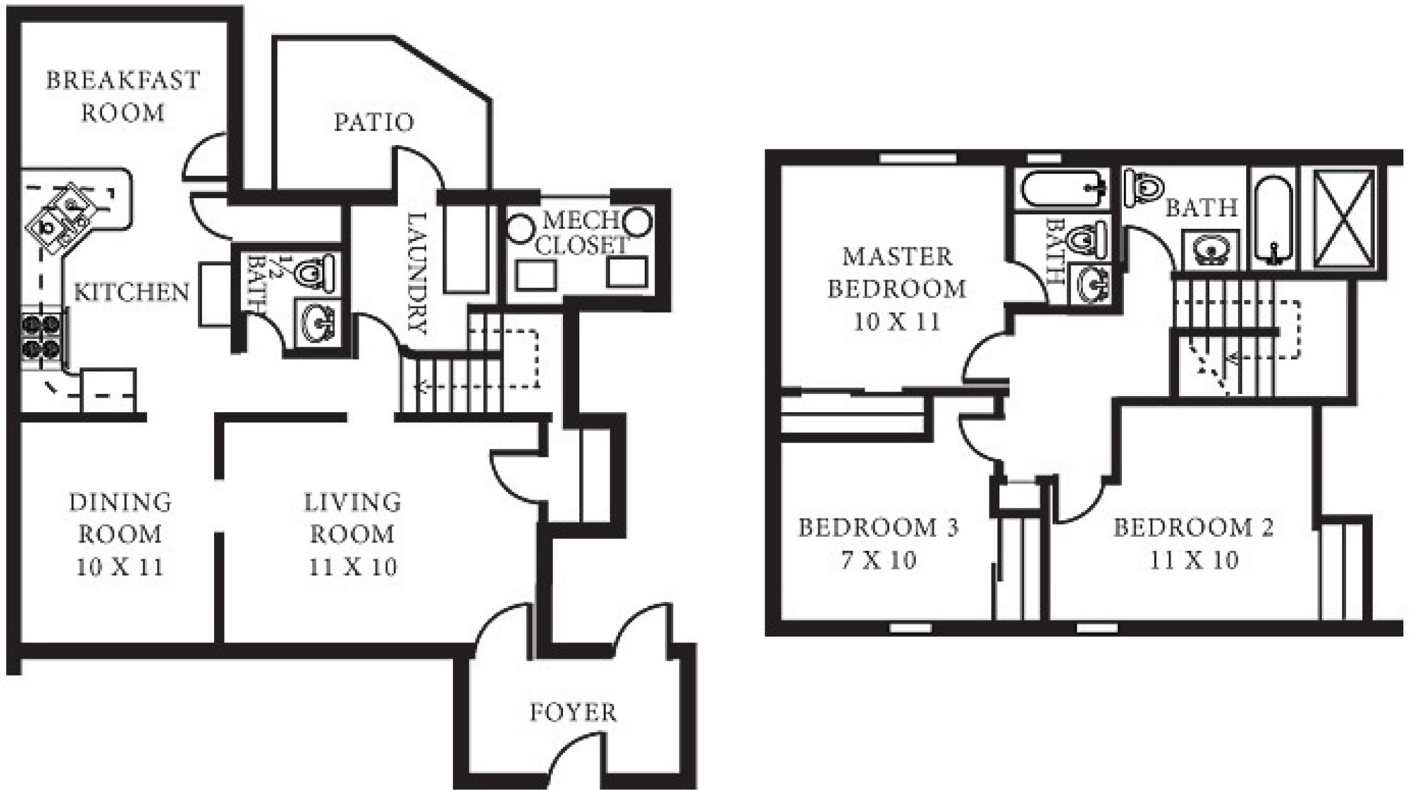

## CAC2.5

1,180 SQ FT 3 BEDROOM 2 BATH

Hampton Roads Regional Welcome Center  
7924 14th Street, Norfolk, VA 23505  
P. 757.961.3783 F. 757.961.4430

[WWW.LINCOLNMILITARY.COM](http://WWW.LINCOLNMILITARY.COM)

LINCOLN  
MILITARY  
HOUSING

Every Mission Begins at Home®

The square footage indicated is an approximation. The floor plans are conceptual and should not be used in making spatial decisions. Floor plans vary even for units with the same number of bedrooms. Once the Navy determines eligibility and total bedroom qualification, Lincoln Military Housing can not guarantee which floor plan type will be available for move-in.