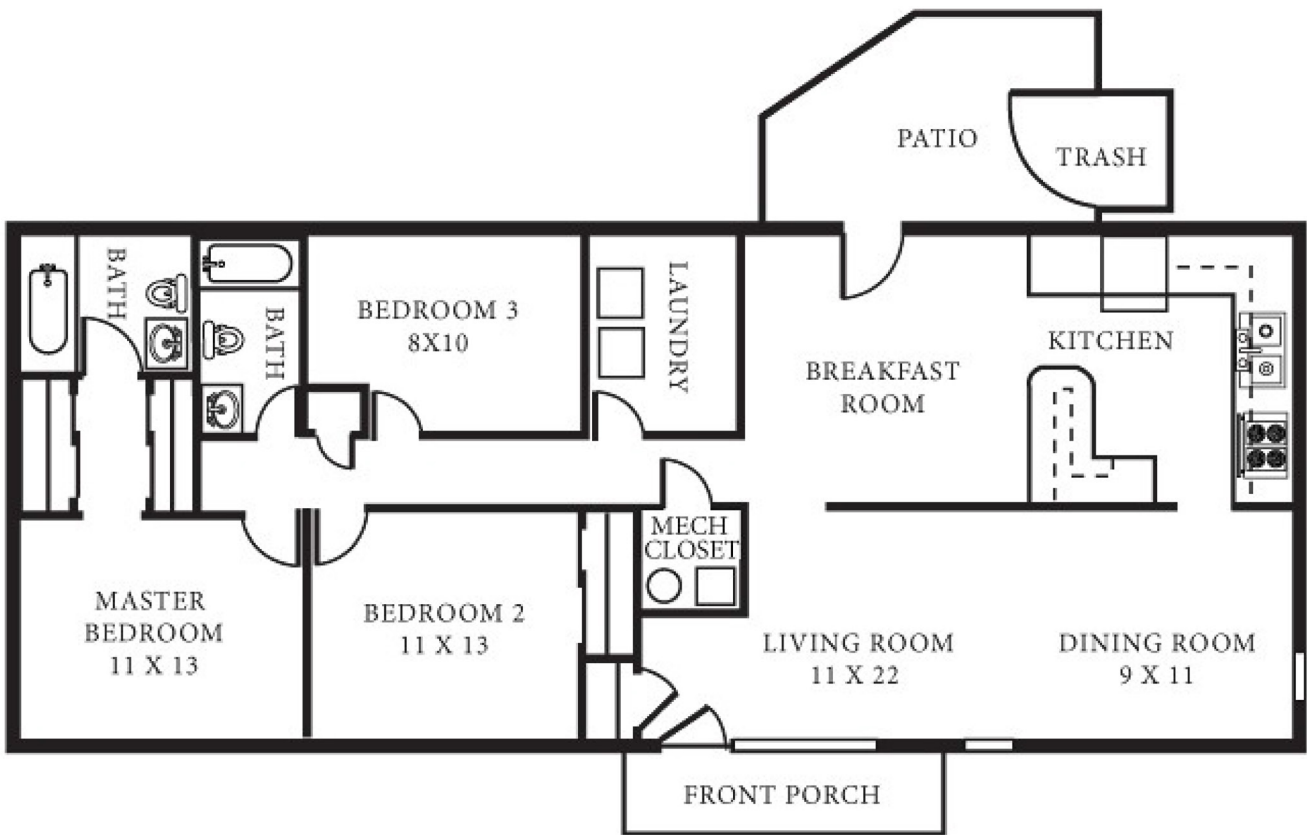

## CAC2

1,200 SQ FT 3 BEDROOM 2 BATH

Hampton Roads Regional Welcome Center  
7924 14th Street, Norfolk, VA 23505  
P. 757.961.3783 F. 757.961.4430

[WWW.LINCOLNMILITARY.COM](http://WWW.LINCOLNMILITARY.COM)

LINCOLN  
MILITARY  
HOUSING

Every Mission Begins at Home®

The square footage indicated is an approximation. The floor plans are conceptual and should not be used in making spatial decisions. Floor plans vary even for units with the same number of bedrooms. Once the Navy determines eligibility and total bedroom qualification, Lincoln Military Housing can not guarantee which floor plan type will be available for move-in.