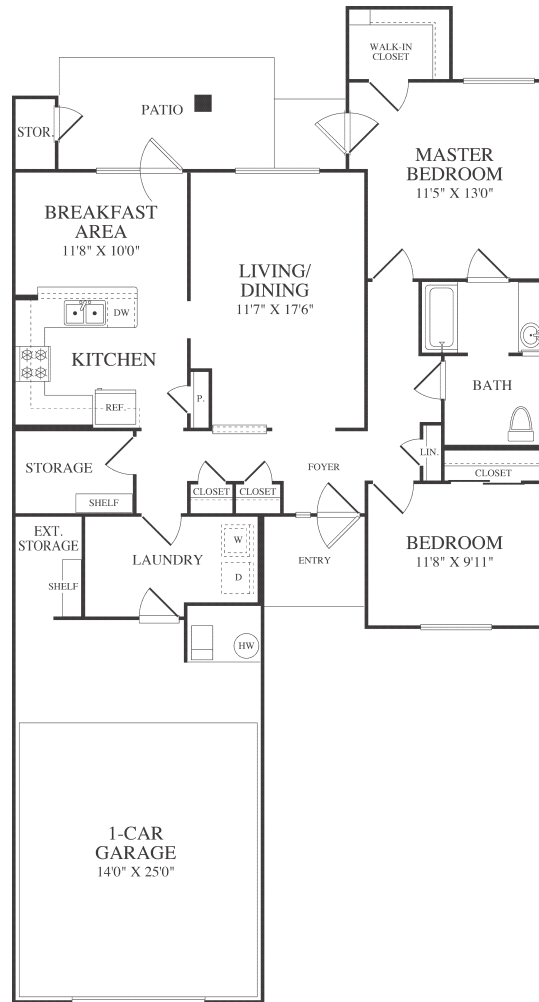

CONSTELLATION

2VF3S

2 BEDROOM 1 BATH

Regional Welcome Center
Franklin Avenue, Building 966, Lemoore, CA 93245
P. 559.998.4922

WWW.LINCOLNMILITARY.COM

LINCOLN
MILITARY
HOUSING

Every Mission Begins at Home[®]

The square footage indicated is an approximation. The floor plans are conceptual and should not be used in making spatial decisions. Floor plans vary even for units with the same number of bedrooms. Once the Navy determines eligibility and total bedroom qualification, Lincoln Military Housing can not guarantee which floor plan type will be available for move-in.