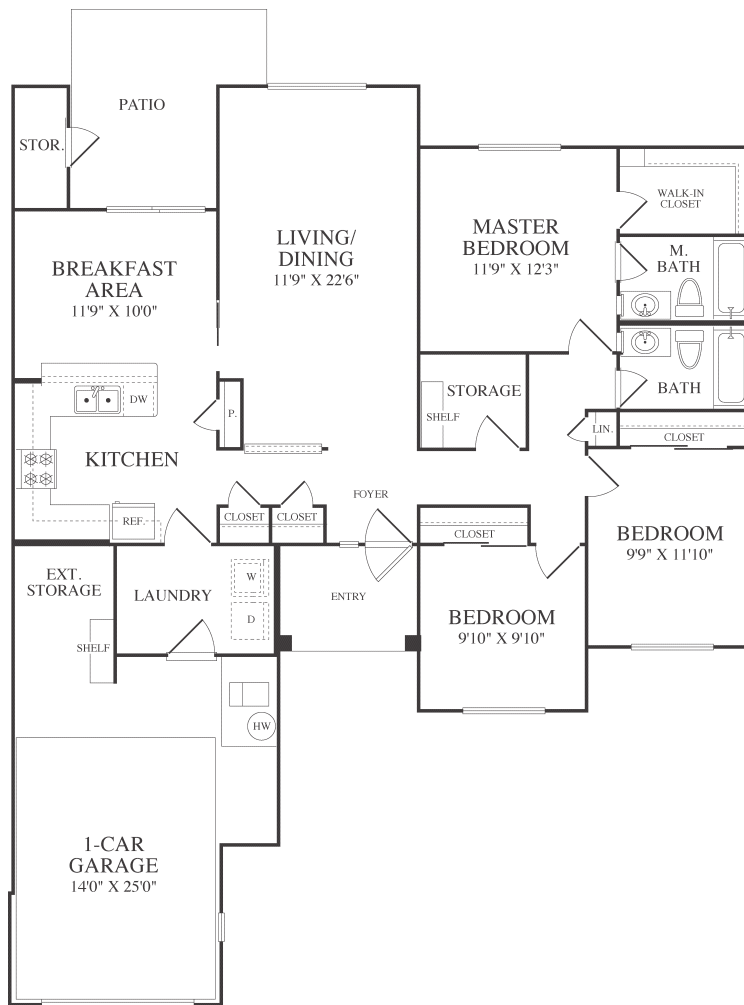

CONSTELLATION

3VF2S

3 BEDROOM 2 BATH

Regional Welcome Center
Franklin Avenue, Building 966, Lemoore, CA 93245
P. 559.998.4922

WWW.LINCOLNMILITARY.COM

LINCOLN
MILITARY
HOUSING

Every Mission Begins at Home®

The square footage indicated is an approximation. The floor plans are conceptual and should not be used in making spatial decisions. Floor plans vary even for units with the same number of bedrooms. Once the Navy determines eligibility and total bedroom qualification, Lincoln Military Housing can not guarantee which floor plan type will be available for move-in.