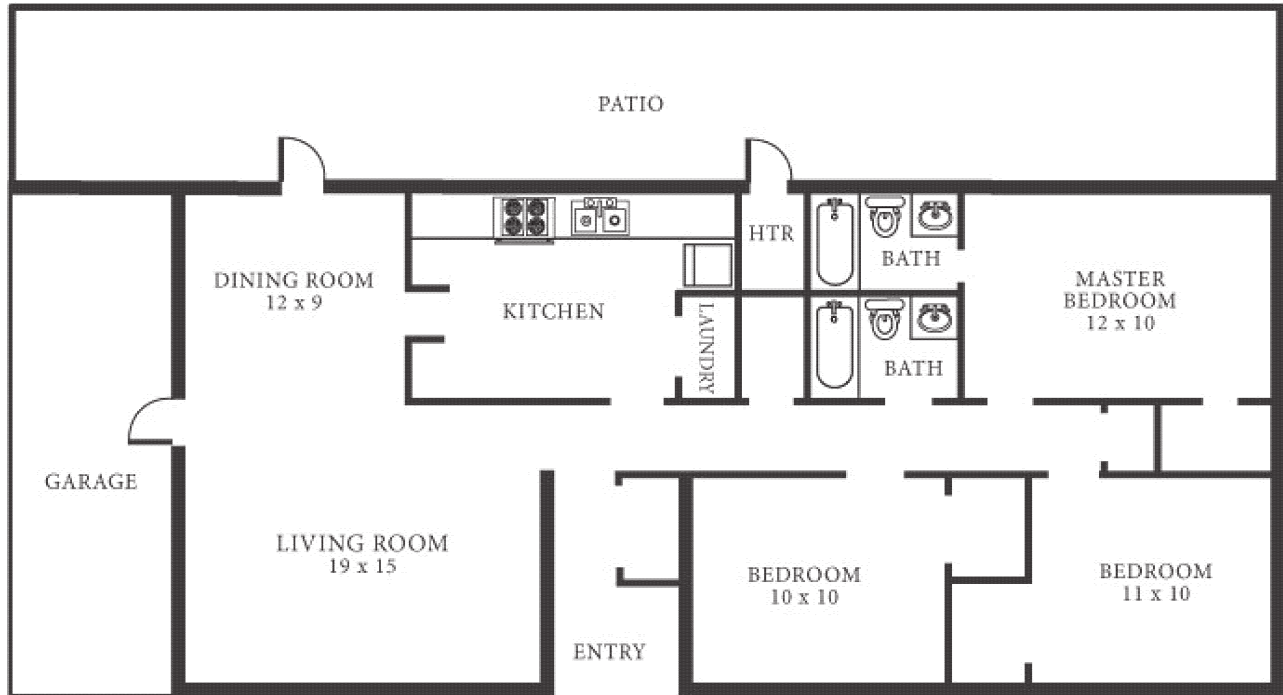

COVENANT TRACE

CTC2

1,060 SQ FT 3 BEDROOM 2 BATH

Hampton Roads Regional Welcome Center
7924 14th Street, Norfolk, VA 23505
P. 757.961.3783 F. 757.961.4430

WWW.LINCOLNMILITARY.COM

LINCOLN
MILITARY
HOUSING

Every Mission Begins at Home®

The square footage indicated is an approximation. The floor plans are conceptual and should not be used in making spatial decisions. Floor plans vary even for units with the same number of bedrooms. Once the Navy determines eligibility and total bedroom qualification, Lincoln Military Housing can not guarantee which floor plan type will be available for move-in.