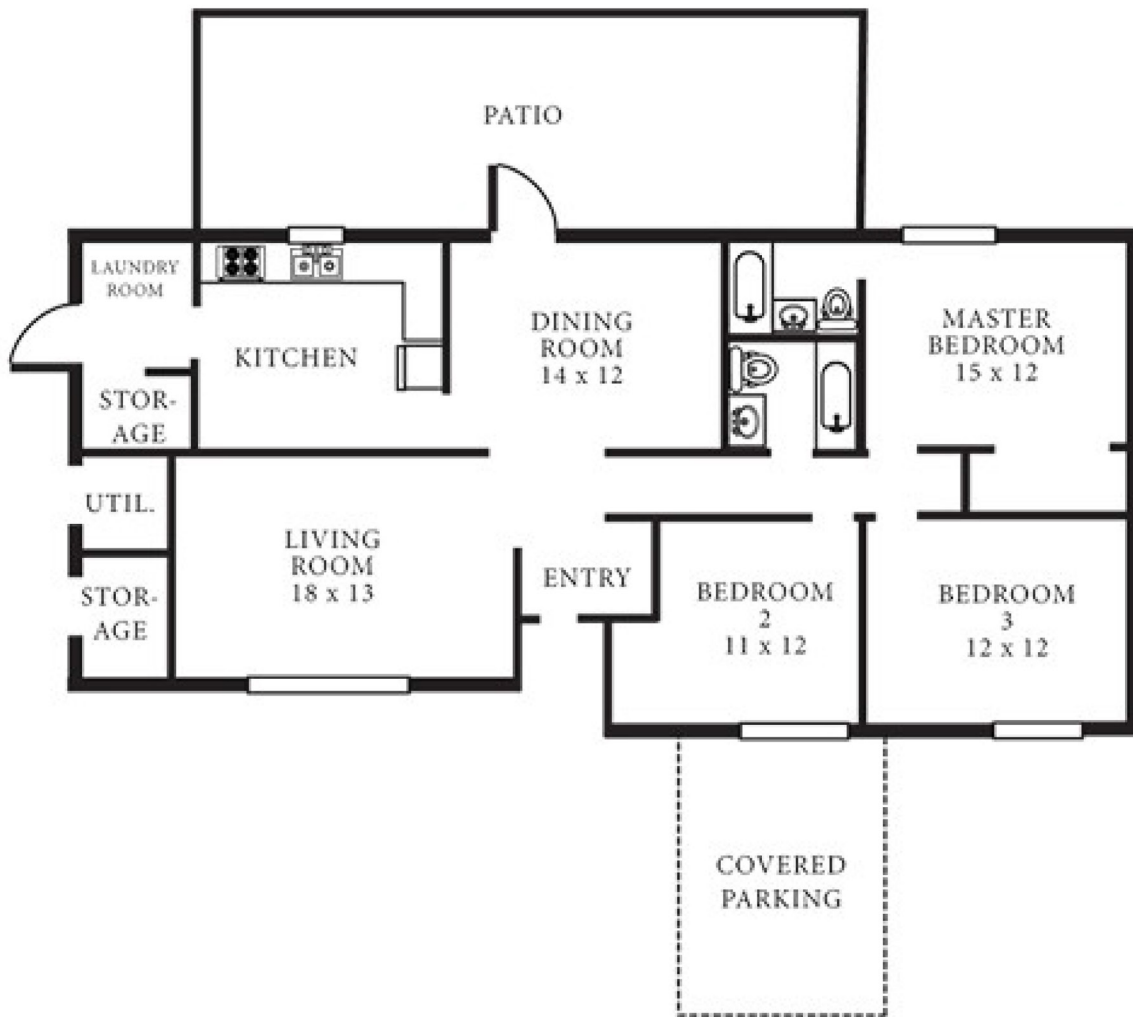

# DAM NECK

WWC2

1,500 SQ FT 3 BEDROOM 2 BATH

Hampton Roads Regional Welcome Center  
7924 14th Street, Norfolk, VA 23505  
P. 757.961.3783 F. 757.961.4430

[WWW.LINCOLNMILITARY.COM](http://WWW.LINCOLNMILITARY.COM)

LINCOLN  
MILITARY  
HOUSING

Every Mission Begins at Home®

The square footage indicated is an approximation. The floor plans are conceptual and should not be used in making spatial decisions. Floor plans vary even for units with the same number of bedrooms. Once the Navy determines eligibility and total bedroom qualification, Lincoln Military Housing can not guarantee which floor plan type will be available for move-in.