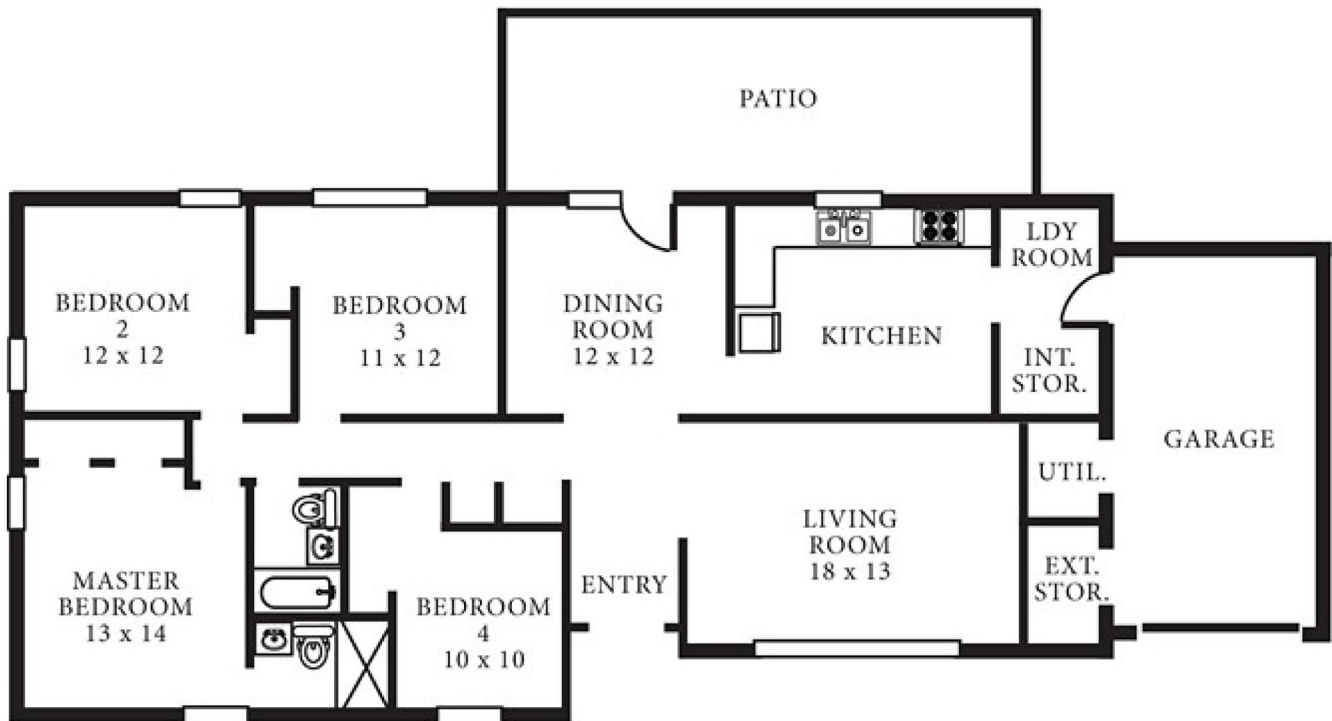

DAM NECK

WWDB2

1,575 SQ FT 4 BEDROOM 2 BATH

Hampton Roads Regional Welcome Center
7924 14th Street, Norfolk, VA 23505
P. 757.961.3783 F. 757.961.4430

WWW.LINCOLNMILITARY.COM

LINCOLN
MILITARY
HOUSING

Every Mission Begins at Home®

The square footage indicated is an approximation. The floor plans are conceptual and should not be used in making spatial decisions. Floor plans vary even for units with the same number of bedrooms. Once the Navy determines eligibility and total bedroom qualification, Lincoln Military Housing can not guarantee which floor plan type will be available for move-in.