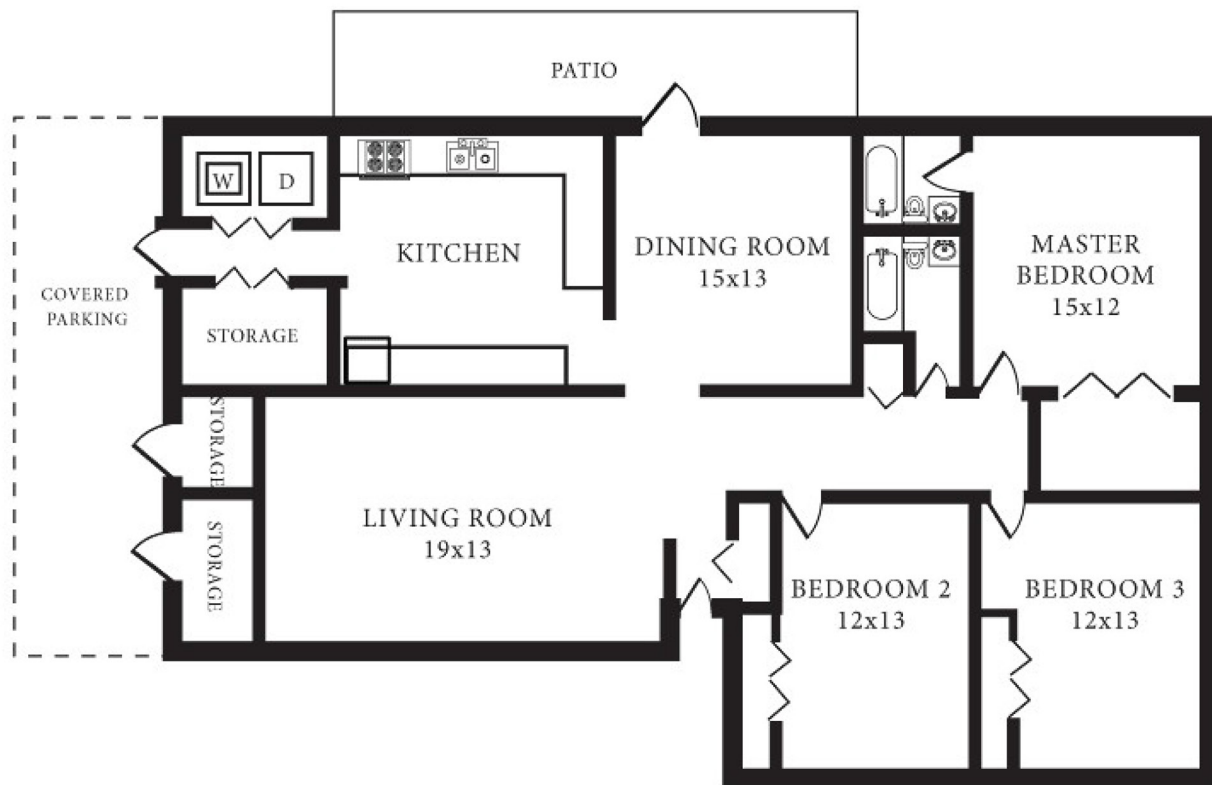

FAIRWAY CRESCENT

FCCB2

1,325 SQ FT 3 BEDROOM 2 BATH

Hampton Roads Regional Welcome Center
7924 14th Street, Norfolk, VA 23505
P. 757.961.3783 F. 757.961.4430

WWW.LINCOLNMILITARY.COM

LINCOLN
MILITARY
HOUSING

Every Mission Begins at Home®

The square footage indicated is an approximation. The floor plans are conceptual and should not be used in making spatial decisions. Floor plans vary even for units with the same number of bedrooms. Once the Navy determines eligibility and total bedroom qualification, Lincoln Military Housing can not guarantee which floor plan type will be available for move-in.