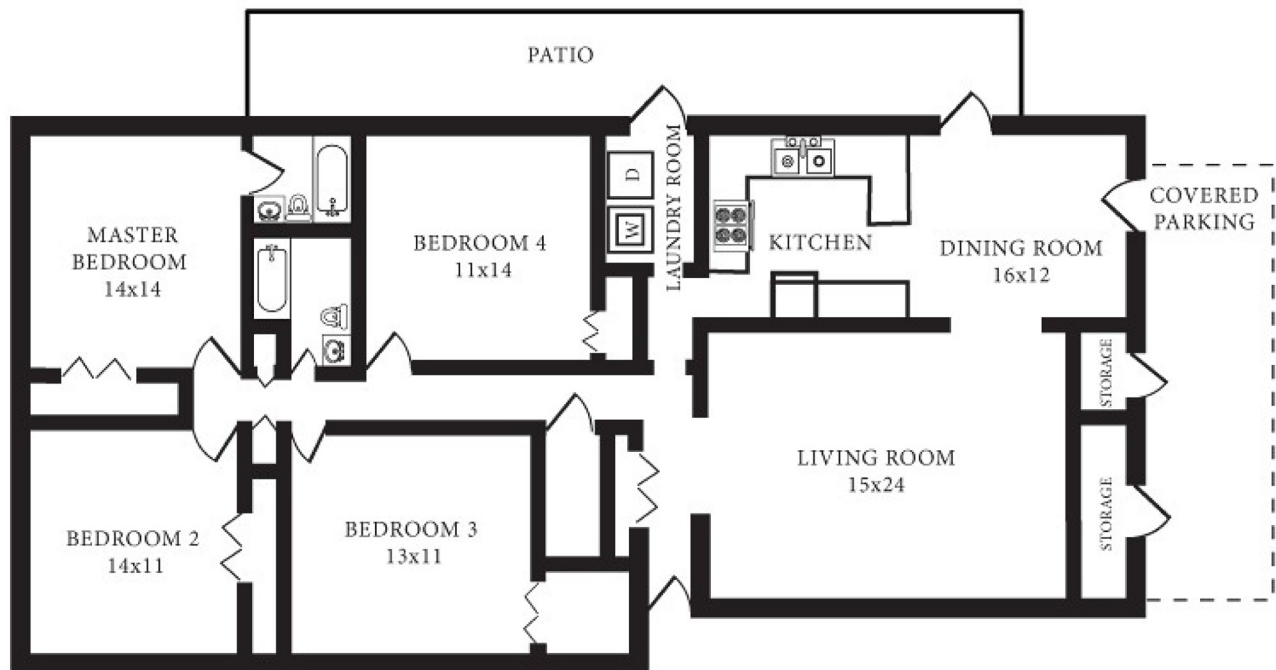

FAIRWAY CRESCENT

FCD2

2,150 SQ FT 4 BEDROOM 2 BATH

Hampton Roads Regional Welcome Center
7924 14th Street, Norfolk, VA 23505
P. 757.961.3783 F. 757.961.4430

WWW.LINCOLNMILITARY.COM

LINCOLN
MILITARY
HOUSING

Every Mission Begins at Home®

The square footage indicated is an approximation. The floor plans are conceptual and should not be used in making spatial decisions. Floor plans vary even for units with the same number of bedrooms. Once the Navy determines eligibility and total bedroom qualification, Lincoln Military Housing can not guarantee which floor plan type will be available for move-in.