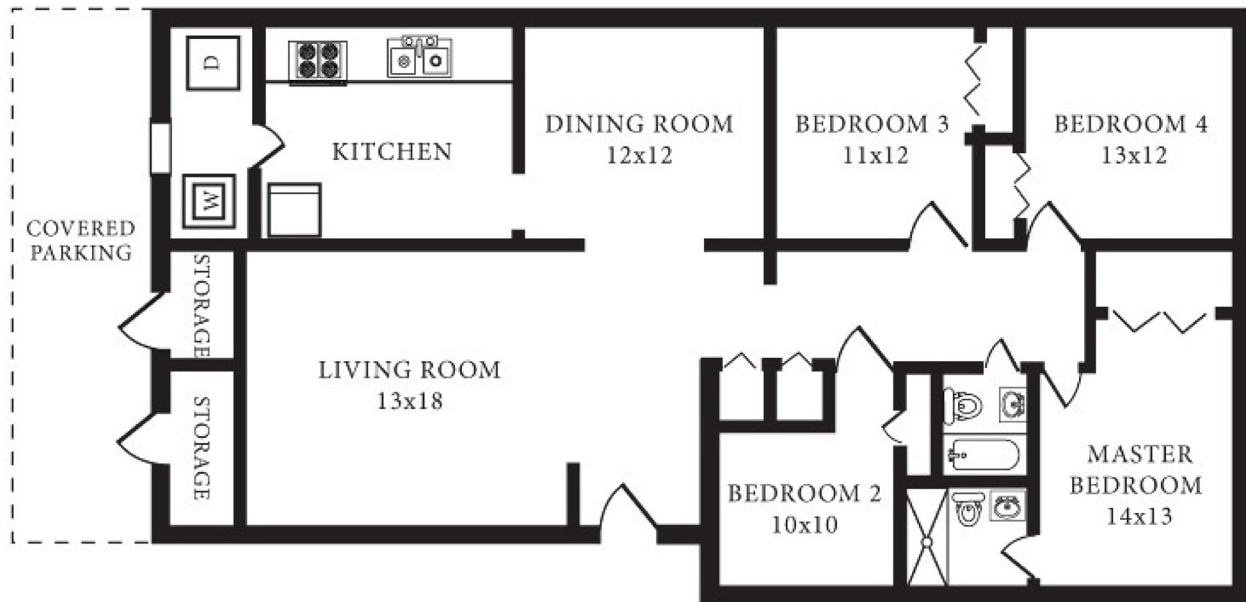

FAIRWAY CRESCENT

FCDB2

1,395 SQ FT 4 BEDROOM 2 BATH

Hampton Roads Regional Welcome Center
7924 14th Street, Norfolk, VA 23505
P. 757.961.3783 F. 757.961.4430

WWW.LINCOLNMILITARY.COM

LINCOLN
MILITARY
HOUSING

Every Mission Begins at Home®

The square footage indicated is an approximation. The floor plans are conceptual and should not be used in making spatial decisions. Floor plans vary even for units with the same number of bedrooms. Once the Navy determines eligibility and total bedroom qualification, Lincoln Military Housing can not guarantee which floor plan type will be available for move-in.