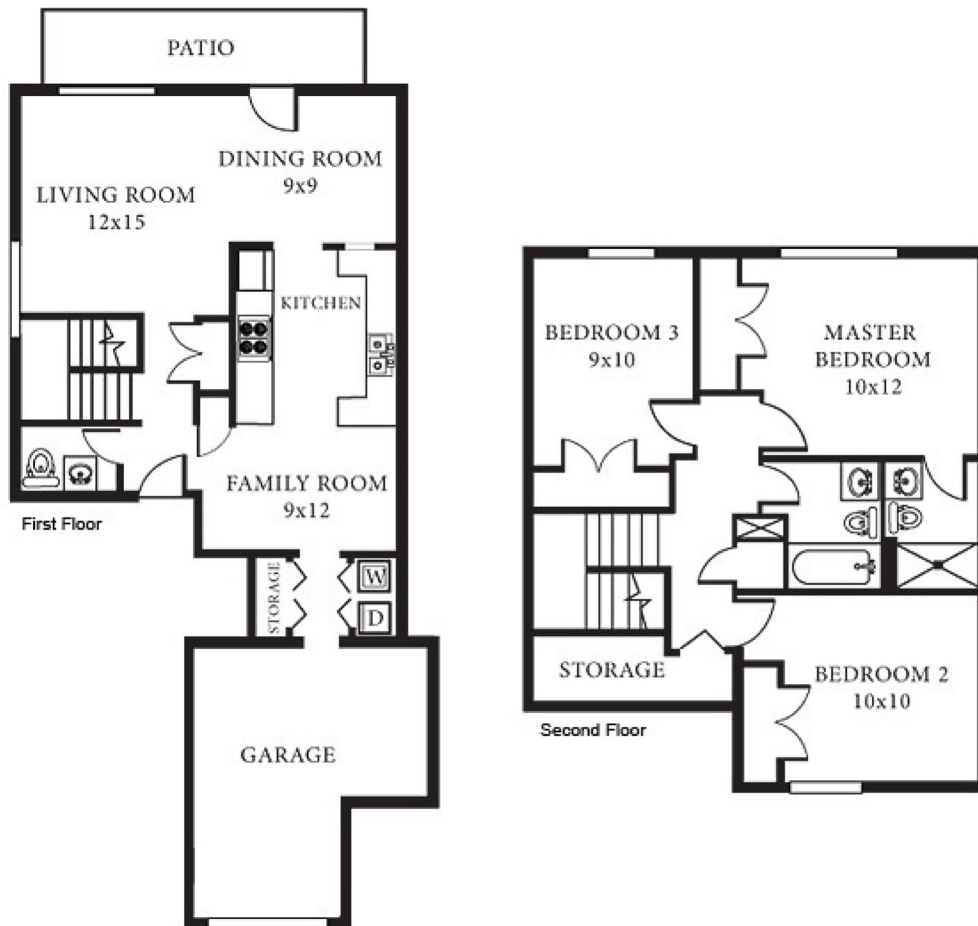

GELA POINT

GPC2.5

1,115 SQ FT 3 BEDROOM 2.5 BATH

Hampton Roads Regional Welcome Center
7924 14th Street, Norfolk, VA 23505
P. 757.961.3783 F. 757.961.4430

WWW.LINCOLNMILITARY.COM

LINCOLN
MILITARY
HOUSING

Every Mission Begins at Home®

The square footage indicated is an approximation. The floor plans are conceptual and should not be used in making spatial decisions. Floor plans vary even for units with the same number of bedrooms. Once the Navy determines eligibility and total bedroom qualification, Lincoln Military Housing can not guarantee which floor plan type will be available for move-in.