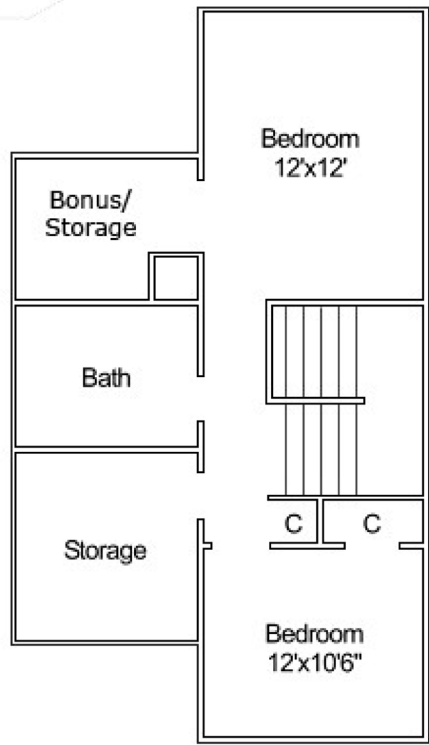

GLENN FOREST

GFB1.5

1,250 SQ FT 2 BEDROOM 1.5 BATH

First Floor

Second Floor

Family Center
21967 Cuddihy Road, Bldg. # 2371, Patuxent River, MD 20670
P. 240.895.0380 F. 240.895.0385

WWW.LINCOLNMILITARY.COM

LINCOLN
MILITARY
HOUSING

Every Mission Begins at Home®

The square footage indicated is an approximation. The floor plans are conceptual and should not be used in making spatial decisions. Floor plans vary even for units with the same number of bedrooms. Once the Navy determines eligibility and total bedroom qualification, Lincoln Military Housing can not guarantee which floor plan type will be available for move-in.