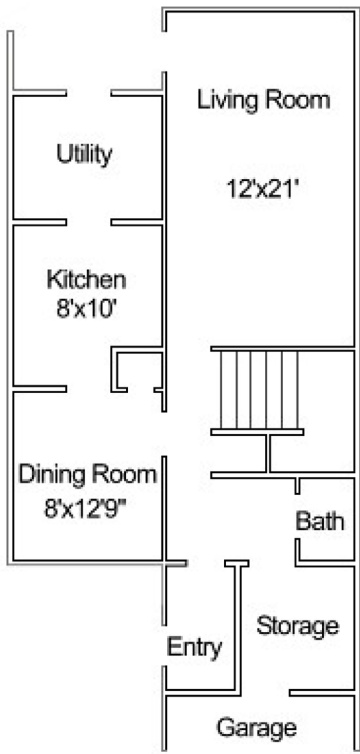

GLENN FOREST

GFB1.5

1,250 SQ FT 2 BEDROOM 1.5 BATH

First Floor

Second Floor

Family Center
21967 Cuddihy Road, Bldg. # 2371, Patuxent River, MD 20670
P. 240.895.0380 F. 240.895.0385

WWW.LINCOLNMILITARY.COM

LINCOLN
MILITARY
HOUSING

Every Mission Begins at Home®

The square footage indicated is an approximation. The floor plans are conceptual and should not be used in making spatial decisions. Floor plans vary even for units with the same number of bedrooms. Once the Navy determines eligibility and total bedroom qualification, Lincoln Military Housing can not guarantee which floor plan type will be available for move-in.