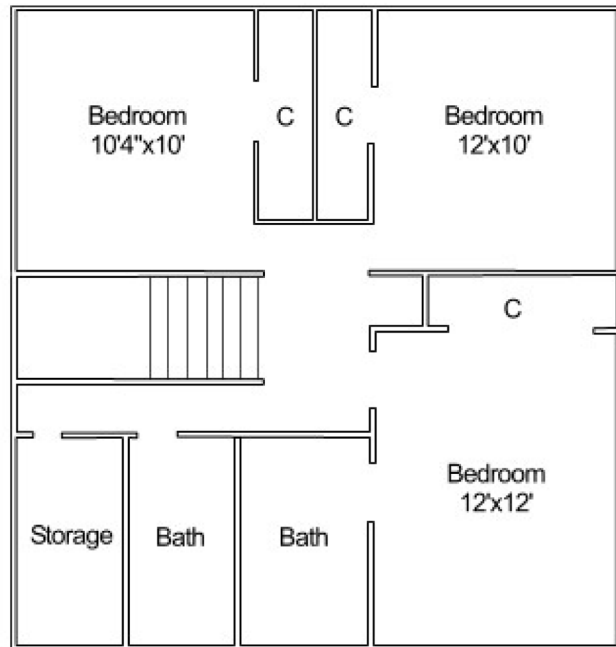

## GFC2.5

1,780 SQ FT 3 BEDROOM 2.5 BATH

First Floor

Second Floor

Family Center  
21967 Cuddihy Road, Bldg. # 2371, Patuxent River, MD 20670  
P. 240.895.0380 F. 240.895.0385

[WWW.LINCOLNMILITARY.COM](http://WWW.LINCOLNMILITARY.COM)

LINCOLN  
MILITARY  
HOUSING

Every Mission Begins at Home®

The square footage indicated is an approximation. The floor plans are conceptual and should not be used in making spatial decisions. Floor plans vary even for units with the same number of bedrooms. Once the Navy determines eligibility and total bedroom qualification, Lincoln Military Housing can not guarantee which floor plan type will be available for move-in.