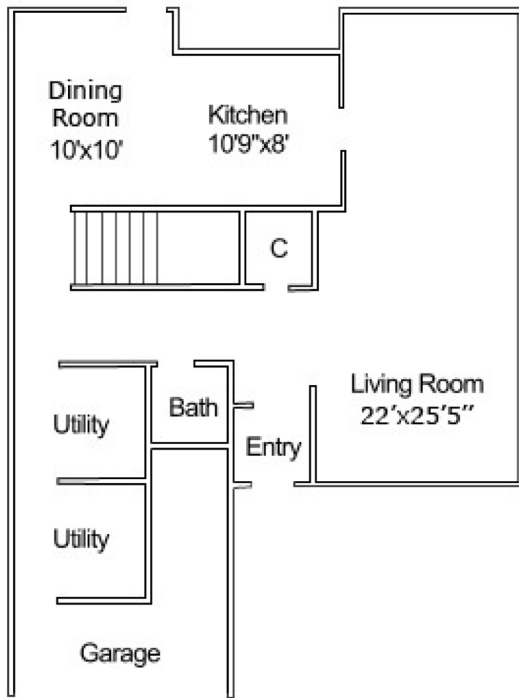

## GFC2.5

1,780 SQ FT 3 BEDROOM 2.5 BATH

First Floor

Second Floor

Family Center  
21967 Cuddihy Road, Bldg. # 2371, Patuxent River, MD 20670  
P. 240.895.0380 F. 240.895.0385

[WWW.LINCOLNMILITARY.COM](http://WWW.LINCOLNMILITARY.COM)

LINCOLN  
MILITARY  
HOUSING

Every Mission Begins at Home®

The square footage indicated is an approximation. The floor plans are conceptual and should not be used in making spatial decisions. Floor plans vary even for units with the same number of bedrooms. Once the Navy determines eligibility and total bedroom qualification, Lincoln Military Housing can not guarantee which floor plan type will be available for move-in.