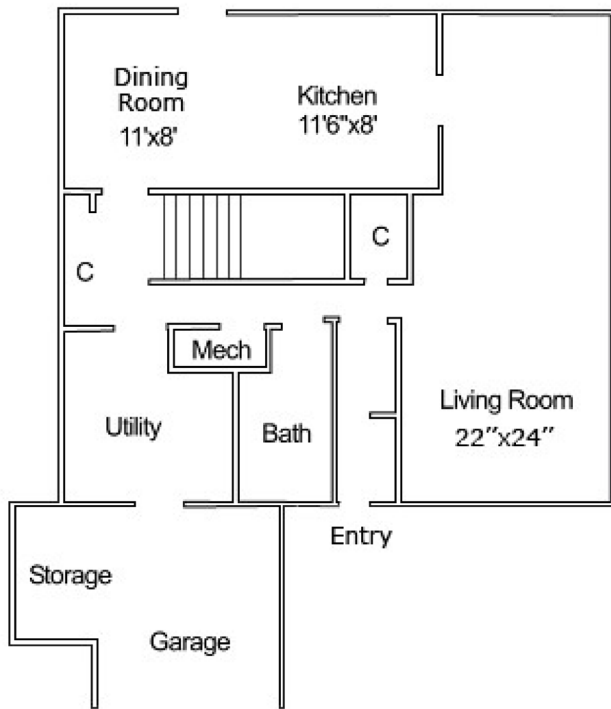

GLENN FOREST

GFD2.5

1,950 SQ FT 4 BEDROOM 2.5 BATH

First Floor

Second Floor

Family Center
21967 Cuddihy Road, Bldg. # 2371, Patuxent River, MD 20670
P. 240.895.0380 F. 240.895.0385

WWW.LINCOLNMILITARY.COM

LINCOLN
MILITARY
HOUSING

Every Mission Begins at Home®

The square footage indicated is an approximation. The floor plans are conceptual and should not be used in making spatial decisions. Floor plans vary even for units with the same number of bedrooms. Once the Navy determines eligibility and total bedroom qualification, Lincoln Military Housing can not guarantee which floor plan type will be available for move-in.