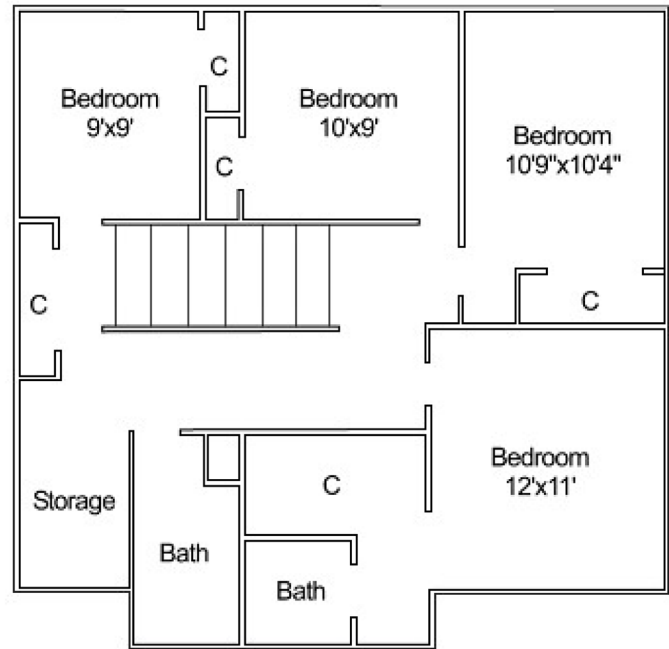

GLENN FOREST

GFD2.5

1,950 SQ FT 4 BEDROOM 2.5 BATH

First Floor

Second Floor

Family Center
21967 Cuddihy Road, Bldg. # 2371, Patuxent River, MD 20670
P. 240.895.0380 F. 240.895.0385

WWW.LINCOLNMILITARY.COM

LINCOLN
MILITARY
HOUSING

Every Mission Begins at Home®

The square footage indicated is an approximation. The floor plans are conceptual and should not be used in making spatial decisions. Floor plans vary even for units with the same number of bedrooms. Once the Navy determines eligibility and total bedroom qualification, Lincoln Military Housing can not guarantee which floor plan type will be available for move-in.