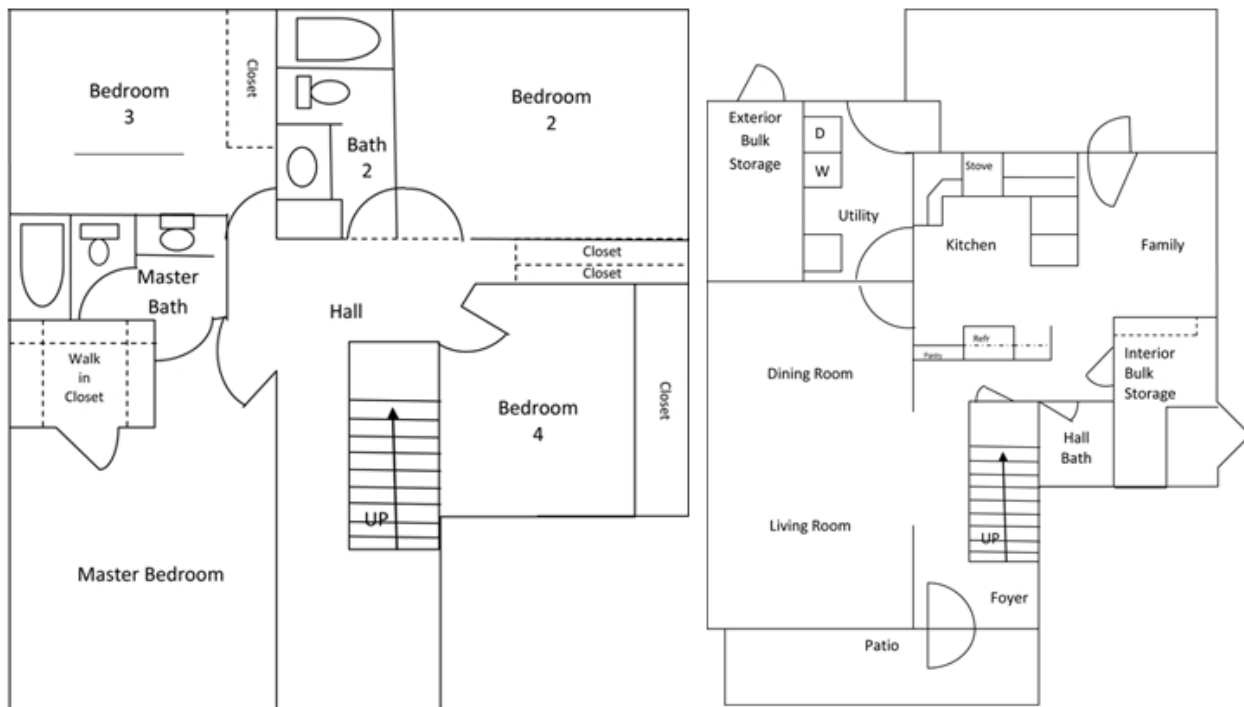

HARRIS HEIGHTS

PCD2.5

1,570 SQ FT 4 BEDROOM 2.5 BATH

Harris Heights Community Center
3751 Patch Road, San Antonio, TX 78234
P. 210.824.9587 F. 210.824.9721

WWW.LINCOLNMILITARY.COM

**LINCOLN
MILITARY
HOUSING**

Every Mission Begins at Home®

The square footage indicated is an approximation. The floor plans are conceptual and should not be used in making spatial decisions. Floor plans vary even for units with the same number of bedrooms. Once LMH determines eligibility and total bedroom qualification, Lincoln Military Housing can not guarantee which floor plan type will be available for move-in.