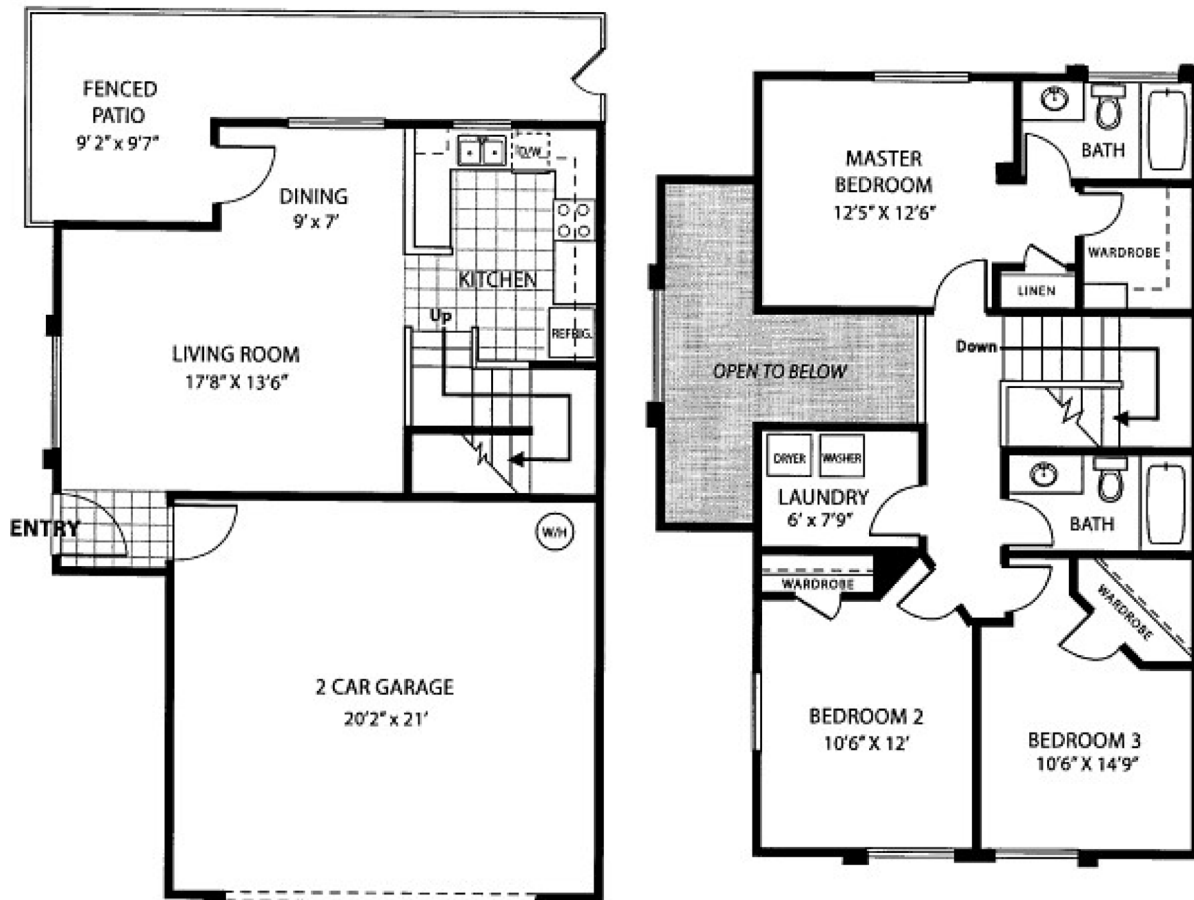

HOLLY SQUARE

HSA1

1,297 SQ FT 3 BEDROOM 2 BATH

DISTRICT OFFICE
1208 Leyte Road, Coronado, CA 92118
P. 619.435.2933 F. 619.435.2940

WWW.LINCOLNMILITARY.COM

LINCOLN
MILITARY
HOUSING

Every Mission Begins at Home®

The square footage indicated is an approximation. The floor plans are conceptual and should not be used in making spatial decisions. Floor plans vary even for units with the same number of bedrooms. Once the Navy determines eligibility and total bedroom qualification, Lincoln Military Housing can not guarantee which floor plan type will be available for move-in.