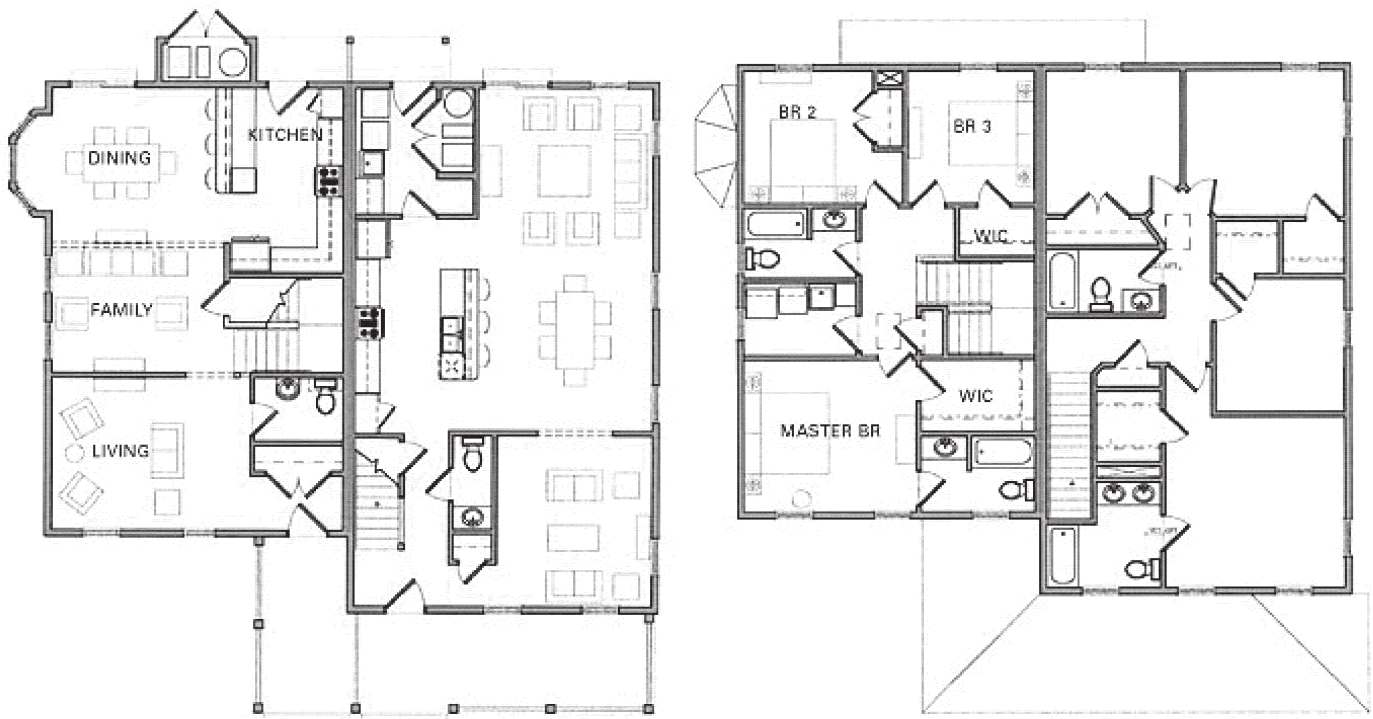

LOVELL COVE

LOC2.5A

1,770 SQ FT 3 BEDROOM 2.5 BATH

Regional Welcome Center
21967 Cuddihy Road, Bldg., 2371, Patuxent River, MD 20670
P. 240.895.0380 F. 240.895.0385

WWW.LINCOLNMILITARY.COM

LINCOLN
MILITARY
HOUSING

Every Mission Begins at Home®

The square footage indicated is an approximation. The floor plans are conceptual and should not be used in making spatial decisions. Floor plans vary even for units with the same number of bedrooms. Once the Navy determines eligibility and total bedroom qualification, Lincoln Military Housing can not guarantee which floor plan type will be available for move-in.