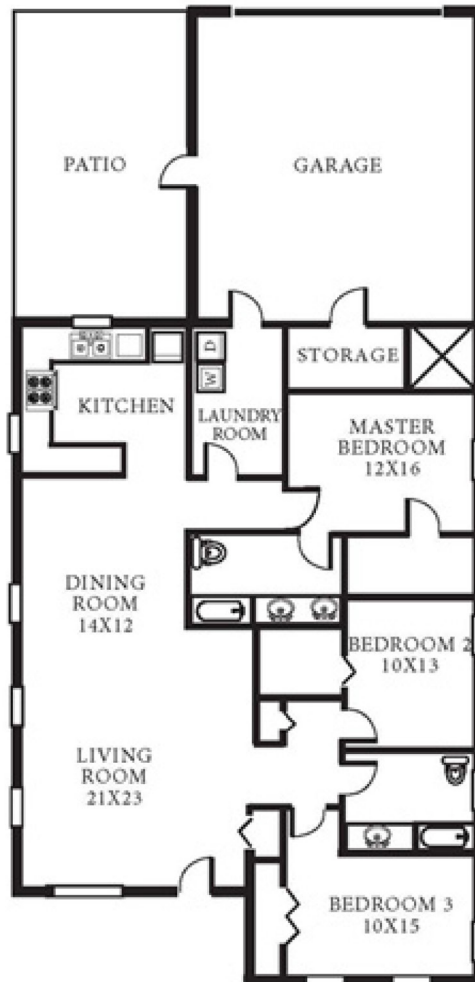

MIDWAY MANOR

VMCH2

1,990 SQ FT 3 BEDROOM 2 BATH

Hampton Roads Regional Welcome Center
7924 14th Street, Norfolk, VA 23505
P. 757.961.3783 F. 757.961.4430

WWW.LINCOLNMILITARY.COM

LINCOLN
MILITARY
HOUSING

Every Mission Begins at Home®

The square footage indicated is an approximation. The floor plans are conceptual and should not be used in making spatial decisions. Floor plans vary even for units with the same number of bedrooms. Once the Navy determines eligibility and total bedroom qualification, Lincoln Military Housing can not guarantee which floor plan type will be available for move-in.