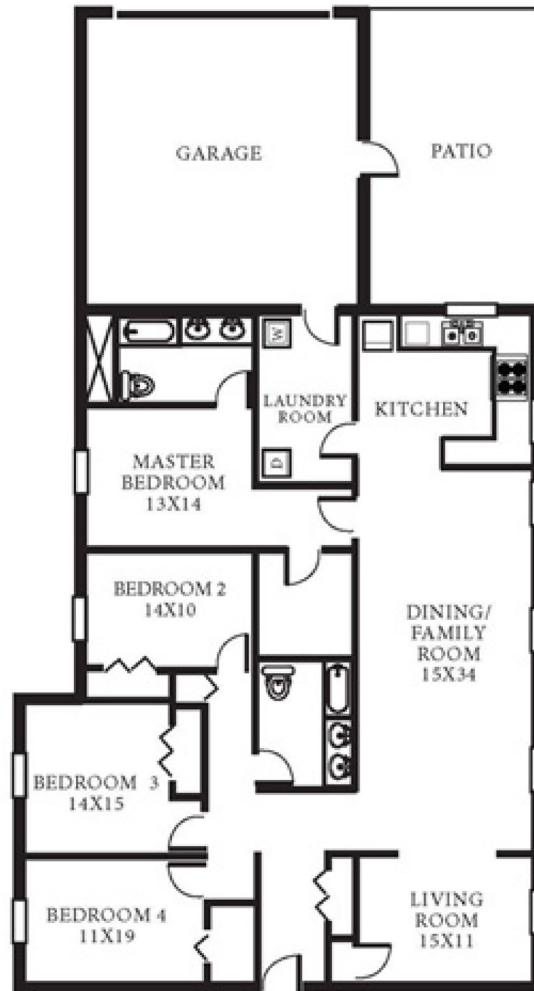

# MIDWAY MANOR

## VMDH2

2,390 SQ FT 4 BEDROOM 2 BATH

Hampton Roads Regional Welcome Center  
7924 14th Street, Norfolk, VA 23505  
P. 757.961.3783 F. 757.961.4430

[WWW.LINCOLNMILITARY.COM](http://WWW.LINCOLNMILITARY.COM)

LINCOLN  
MILITARY  
HOUSING

Every Mission Begins at Home®

The square footage indicated is an approximation. The floor plans are conceptual and should not be used in making spatial decisions. Floor plans vary even for units with the same number of bedrooms. Once the Navy determines eligibility and total bedroom qualification, Lincoln Military Housing can not guarantee which floor plan type will be available for move-in.