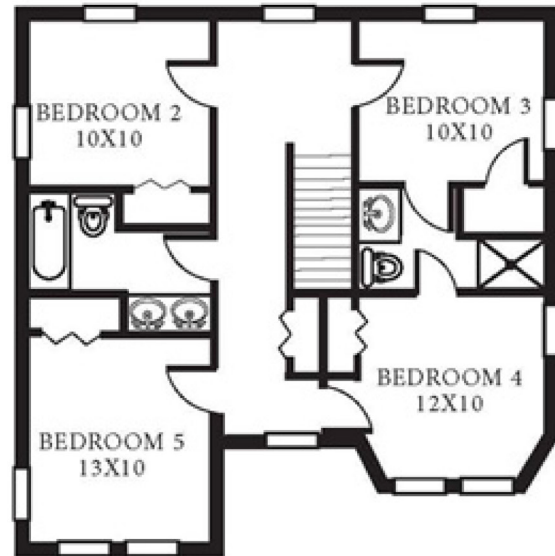

MIDWAY MANOR

VME3.5

2,370 SQ FT 5 BEDROOM 3.5 BATH

1ST FLOOR

2ND FLOOR

Hampton Roads Regional Welcome Center
7924 14th Street, Norfolk, VA 23505
P. 757.961.3783 F. 757.961.4430

WWW.LINCOLNMILITARY.COM

LINCOLN
MILITARY
HOUSING

Every Mission Begins at Home®

The square footage indicated is an approximation. The floor plans are conceptual and should not be used in making spatial decisions. Floor plans vary even for units with the same number of bedrooms. Once the Navy determines eligibility and total bedroom qualification, Lincoln Military Housing can not guarantee which floor plan type will be available for move-in.