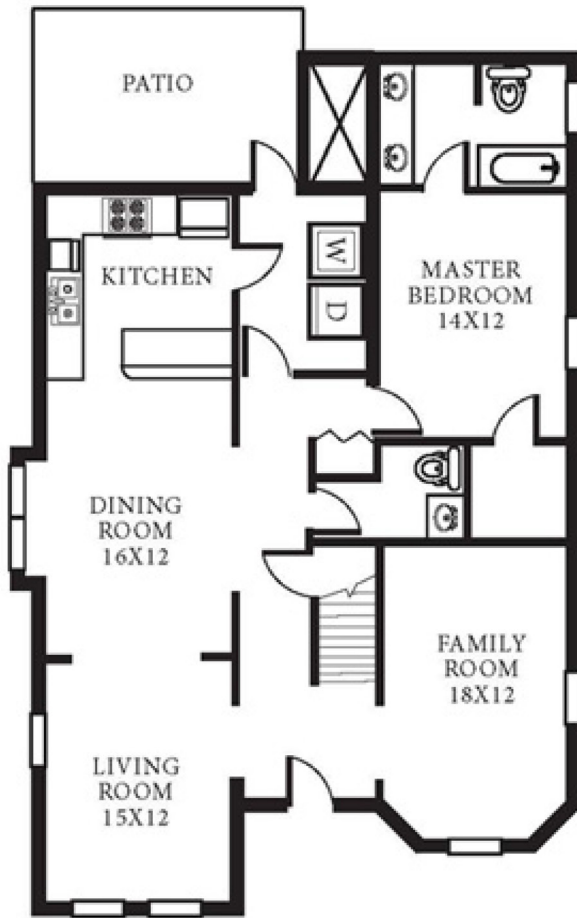

MIDWAY MANOR

VME3.5

2,370 SQ FT 5 BEDROOM 3.5 BATH

1ST FLOOR

2ND FLOOR

Hampton Roads Regional Welcome Center
7924 14th Street, Norfolk, VA 23505
P. 757.961.3783 F. 757.961.4430

WWW.LINCOLNMILITARY.COM

LINCOLN
MILITARY
HOUSING

Every Mission Begins at Home®

The square footage indicated is an approximation. The floor plans are conceptual and should not be used in making spatial decisions. Floor plans vary even for units with the same number of bedrooms. Once the Navy determines eligibility and total bedroom qualification, Lincoln Military Housing can not guarantee which floor plan type will be available for move-in.