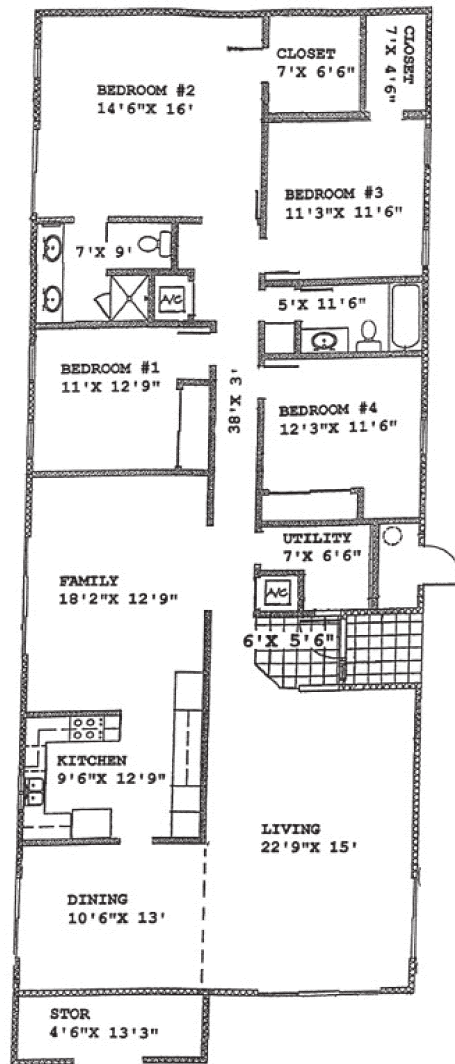

# ON BASE HOUSING

Y81D1.75

2,076 SQ FT 4 BEDROOM 1.75 BATH

Yuma District  
Bldg. 1080 P.O. Box 12624, Yuma, AZ 85365  
P. 928.344.1240 F. 928.344.4192

[WWW.LINCOLNMILITARY.COM](http://WWW.LINCOLNMILITARY.COM)

LINCOLN  
MILITARY  
HOUSING

Every Mission Begins at Home®

The square footage indicated is an approximation. The floor plans are conceptual and should not be used in making spatial decisions. Floor plans vary even for units with the same number of bedrooms. Once the Navy determines eligibility and total bedroom qualification, Lincoln Military Housing can not guarantee which floor plan type will be available for move-in.