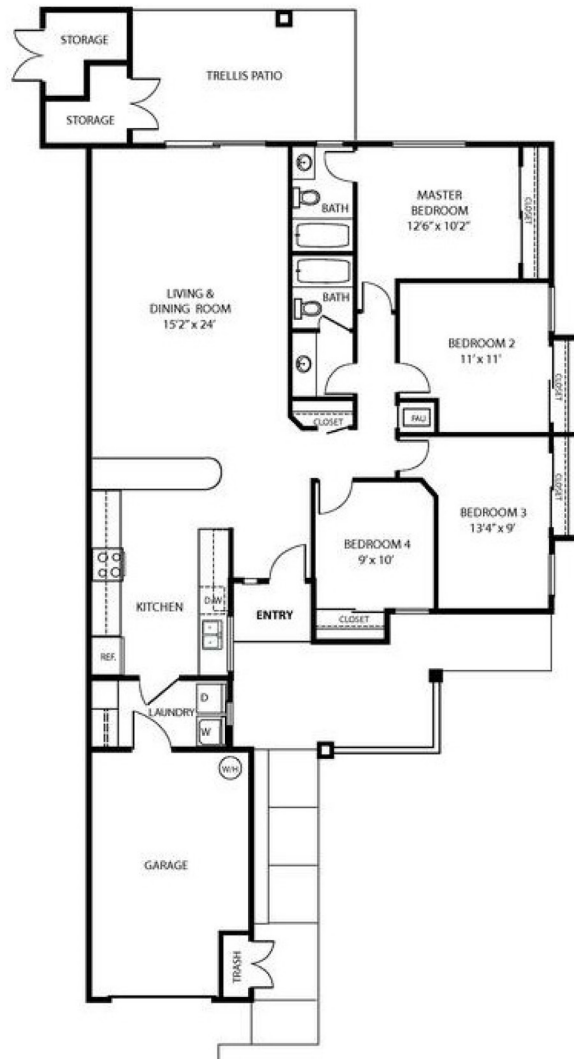

ORLECK HEIGHTS

ORLE4

1,450 SQ FT 4 BEDROOM 2 BATH

Regional Welcome Center
2625 Le Hardy Street, Building 3544, San Diego, CA 92136
P. 619.556.9610

WWW.LINCOLNMILITARY.COM

LINCOLN
MILITARY
HOUSING

Every Mission Begins at Home®

The square footage indicated is an approximation. The floor plans are conceptual and should not be used in making spatial decisions. Floor plans vary even for units with the same number of bedrooms. Once the Navy determines eligibility and total bedroom qualification, Lincoln Military Housing can not guarantee which floor plan type will be available for move-in.