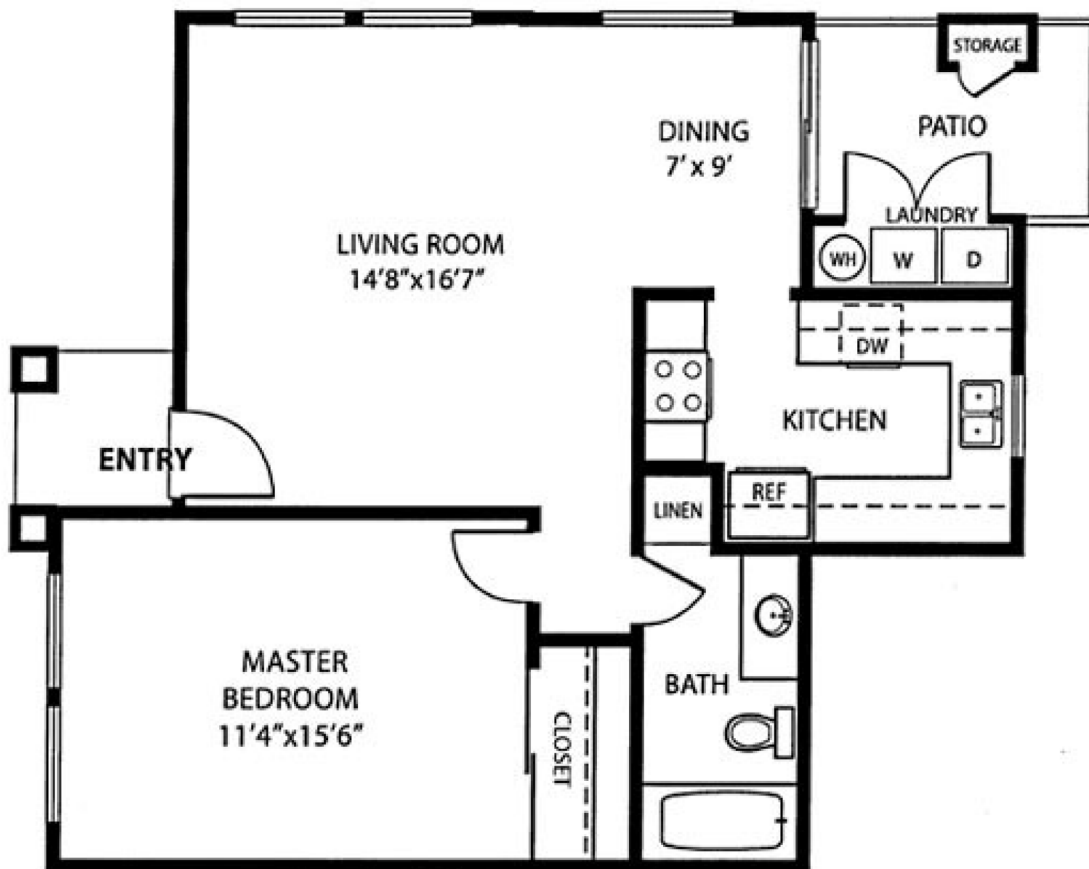

PARADISE GARDENS

PG1A

700 SQ FT 1 BEDROOM 1 BATH

Regional Welcome Center
2625 Le Hardy Street, Bldg. 3544, San Diego, CA 92136
P. 619.556.7667

WWW.LINCOLNMILITARY.COM

LINCOLN
MILITARY
HOUSING

Every Mission Begins at Home®

The square footage indicated is an approximation. The floor plans are conceptual and should not be used in making spatial decisions. Floor plans vary even for units with the same number of bedrooms. Once the Navy determines eligibility and total bedroom qualification, Lincoln Military Housing can not guarantee which floor plan type will be available for move-in.