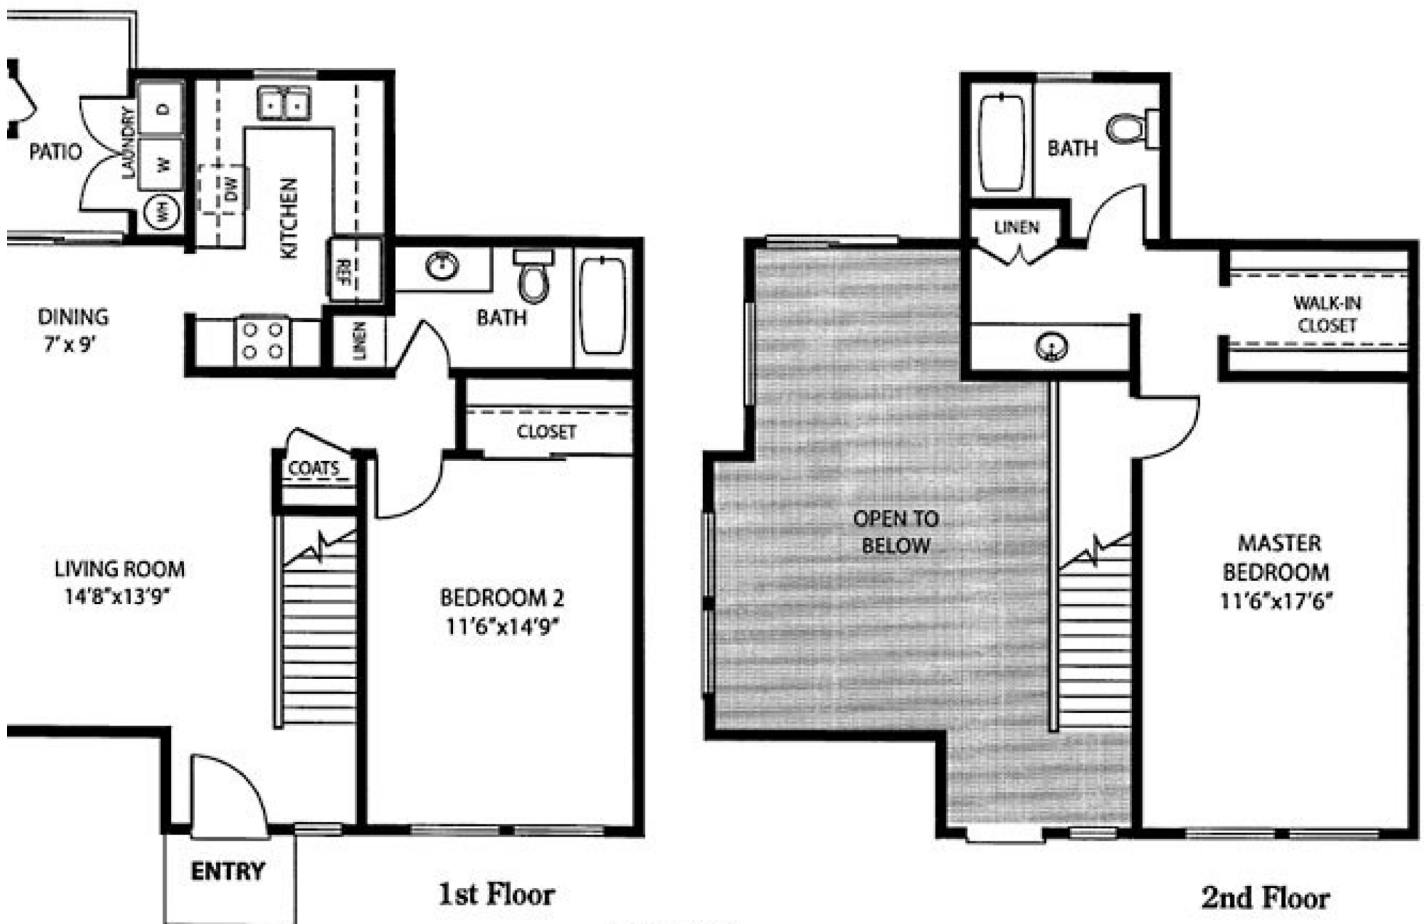

PARADISE GARDENS

PG1 LOFT

885 SQ FT 2 BEDROOM LOFT 2 BATH

Regional Welcome Center
2625 Le Hardy Street, Bldg. 3544, San Diego, CA 92136
P. 619.556.7667

WWW.LINCOLNMILITARY.COM

LINCOLN
MILITARY
HOUSING

Every Mission Begins at Home®

The square footage indicated is an approximation. The floor plans are conceptual and should not be used in making spatial decisions. Floor plans vary even for units with the same number of bedrooms. Once the Navy determines eligibility and total bedroom qualification, Lincoln Military Housing can not guarantee which floor plan type will be available for move-in.