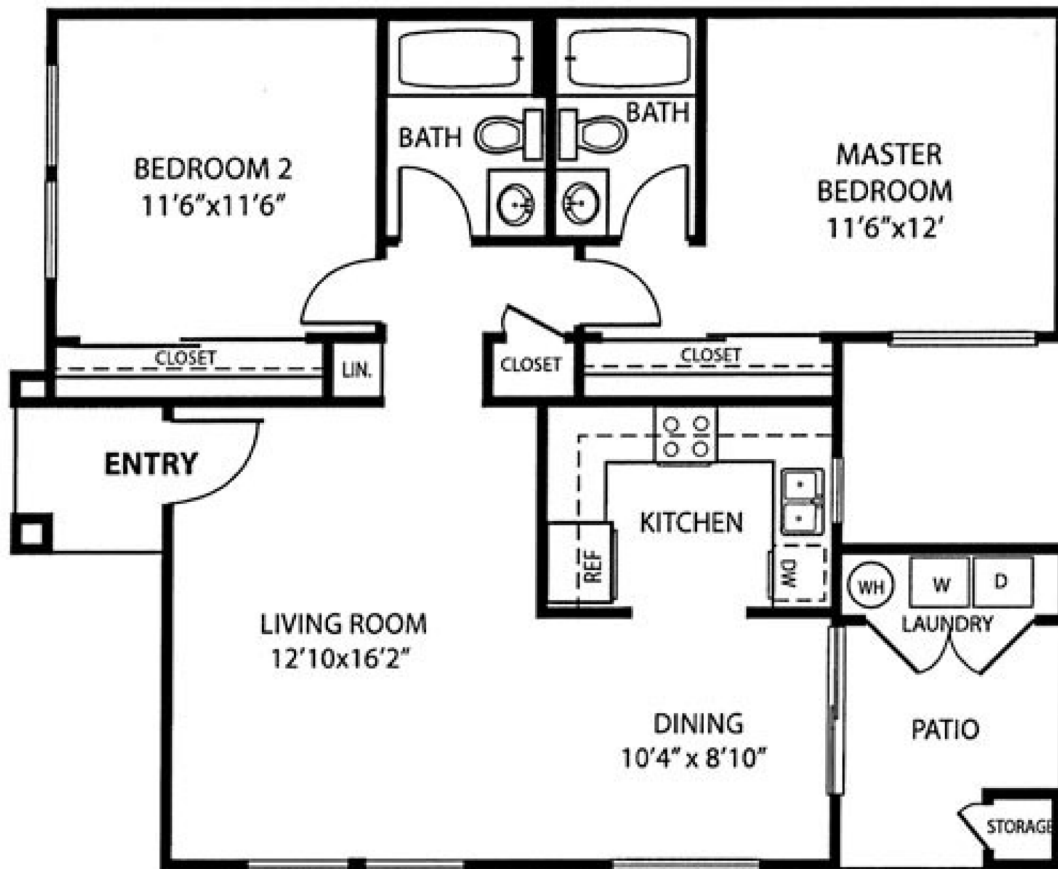

PARADISE GARDENS

PG2B

885 SQ FT 2 BEDROOM 2 BATH

Regional Welcome Center
2625 Le Hardy Street, Bldg. 3544, San Diego, CA 92136
P. 619.556.7667

WWW.LINCOLNMILITARY.COM

LINCOLN
MILITARY
HOUSING

Every Mission Begins at Home®

The square footage indicated is an approximation. The floor plans are conceptual and should not be used in making spatial decisions. Floor plans vary even for units with the same number of bedrooms. Once the Navy determines eligibility and total bedroom qualification, Lincoln Military Housing can not guarantee which floor plan type will be available for move-in.