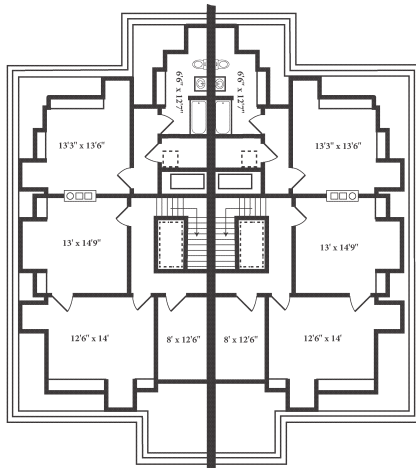

PORTER ROAD

PORG4.5

5,479 SQ FT

Second Floor Plan

First Floor Plan

Third Floor Plan

Basement Plan

Family Center
 349 Kinkaid Road, Annapolis, MD 21402
 P. 410.349.1740 F. 410.349.1745

WWW.LINCOLNMILITARY.COM

LINCOLN
 MILITARY
 HOUSING

Every Mission Begins at Home®

The square footage indicated is an approximation. The floor plans are conceptual and should not be used in making spatial decisions. Floor plans vary even for units with the same number of bedrooms. Once the Navy determines eligibility and total bedroom qualification, Lincoln Military Housing can not guarantee which floor plan type will be available for move-in.