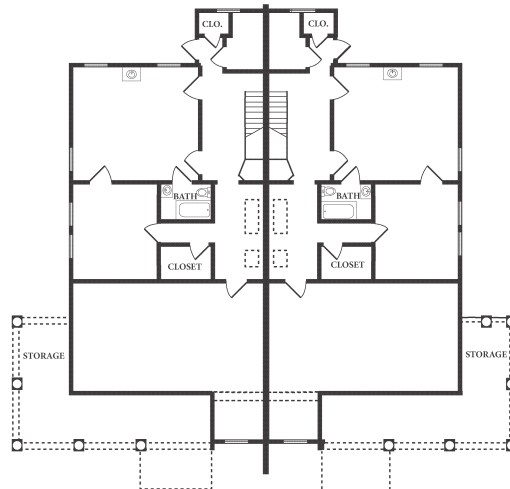

PORTER ROAD

PORG4.5

5,479 SQ FT

Second Floor Plan

First Floor Plan

Third Floor Plan

Basement Plan

Family Center
 349 Kinkaid Road, Annapolis, MD 21402
 P. 410.349.1740 F. 410.349.1745

WWW.LINCOLNMILITARY.COM

LINCOLN
 MILITARY
 HOUSING

Every Mission Begins at Home®

The square footage indicated is an approximation. The floor plans are conceptual and should not be used in making spatial decisions. Floor plans vary even for units with the same number of bedrooms. Once the Navy determines eligibility and total bedroom qualification, Lincoln Military Housing can not guarantee which floor plan type will be available for move-in.