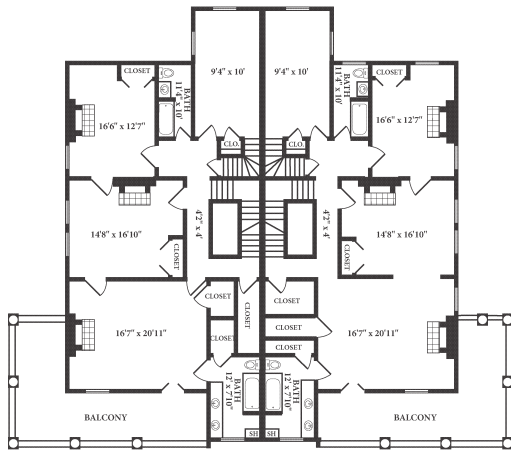

PORTER ROAD

PORG4.5

5,479 SQ FT

Second Floor Plan

First Floor Plan

Third Floor Plan

Basement Plan

Family Center
 349 Kinkaid Road, Annapolis, MD 21402
 P. 410.349.1740 F. 410.349.1745

WWW.LINCOLNMILITARY.COM

LINCOLN
 MILITARY
 HOUSING

Every Mission Begins at Home®

The square footage indicated is an approximation. The floor plans are conceptual and should not be used in making spatial decisions. Floor plans vary even for units with the same number of bedrooms. Once the Navy determines eligibility and total bedroom qualification, Lincoln Military Housing can not guarantee which floor plan type will be available for move-in.