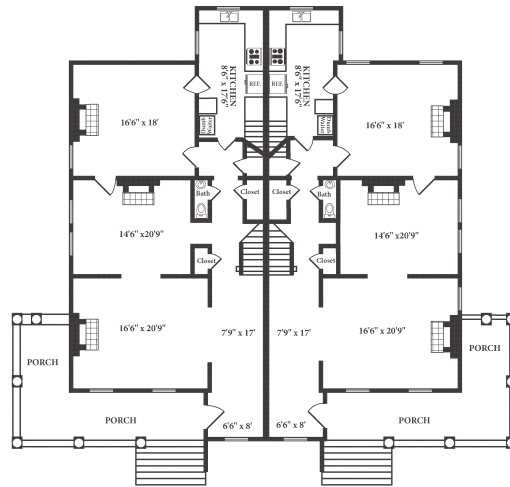

PORTER ROAD

PORG4.5

5,479 SQ FT

Second Floor Plan

First Floor Plan

Third Floor Plan

Basement Plan

Family Center
 349 Kinkaid Road, Annapolis, MD 21402
 P. 410.349.1740 F. 410.349.1745

WWW.LINCOLNMILITARY.COM

LINCOLN
 MILITARY
 HOUSING

Every Mission Begins at Home®

The square footage indicated is an approximation. The floor plans are conceptual and should not be used in making spatial decisions. Floor plans vary even for units with the same number of bedrooms. Once the Navy determines eligibility and total bedroom qualification, Lincoln Military Housing can not guarantee which floor plan type will be available for move-in.