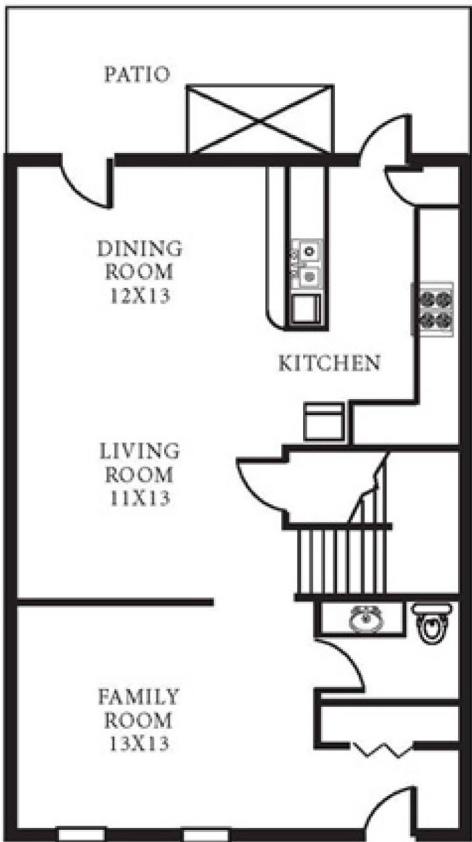

PORT LYAUTEY

PLC2.5A

1,770 SQ FT 3 BEDROOM 2.5 BATH

1ST FLOOR

2ND FLOOR

Hampton Roads Regional Welcome Center
7924 14th Street, Norfolk, VA 23505
P. 757.961.3783 F. 757.961.4430

WWW.LINCOLNMILITARY.COM

LINCOLN
MILITARY
HOUSING

Every Mission Begins at Home®

The square footage indicated is an approximation. The floor plans are conceptual and should not be used in making spatial decisions. Floor plans vary even for units with the same number of bedrooms. Once the Navy determines eligibility and total bedroom qualification, Lincoln Military Housing can not guarantee which floor plan type will be available for move-in.