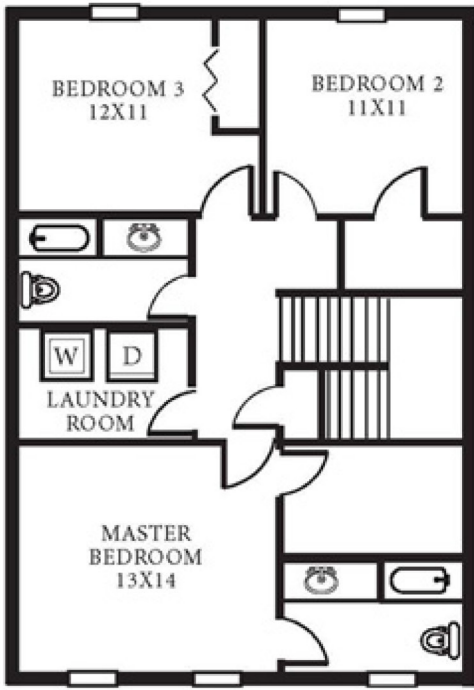

PORT LYAUTEY

PLC2.5A

1,770 SQ FT 3 BEDROOM 2.5 BATH

1ST FLOOR

2ND FLOOR

Hampton Roads Regional Welcome Center
7924 14th Street, Norfolk, VA 23505
P. 757.961.3783 F. 757.961.4430

WWW.LINCOLNMILITARY.COM

LINCOLN
MILITARY
HOUSING

Every Mission Begins at Home®

The square footage indicated is an approximation. The floor plans are conceptual and should not be used in making spatial decisions. Floor plans vary even for units with the same number of bedrooms. Once the Navy determines eligibility and total bedroom qualification, Lincoln Military Housing can not guarantee which floor plan type will be available for move-in.