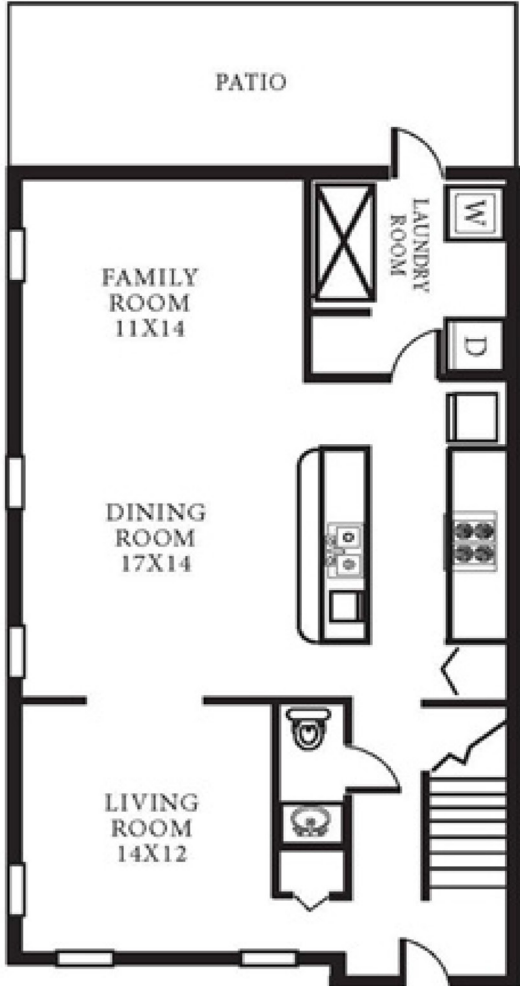

PORT LYAUTEY

PLDB2.5

2,070 SQ FT 4 BEDROOM 2.5 BATH

1ST FLOOR

2ND FLOOR

Hampton Roads Regional Welcome Center
7924 14th Street, Norfolk, VA 23505
P. 757.961.3783 F. 757.961.4430

WWW.LINCOLNMILITARY.COM

LINCOLN
MILITARY
HOUSING

Every Mission Begins at Home®

The square footage indicated is an approximation. The floor plans are conceptual and should not be used in making spatial decisions. Floor plans vary even for units with the same number of bedrooms. Once the Navy determines eligibility and total bedroom qualification, Lincoln Military Housing can not guarantee which floor plan type will be available for move-in.