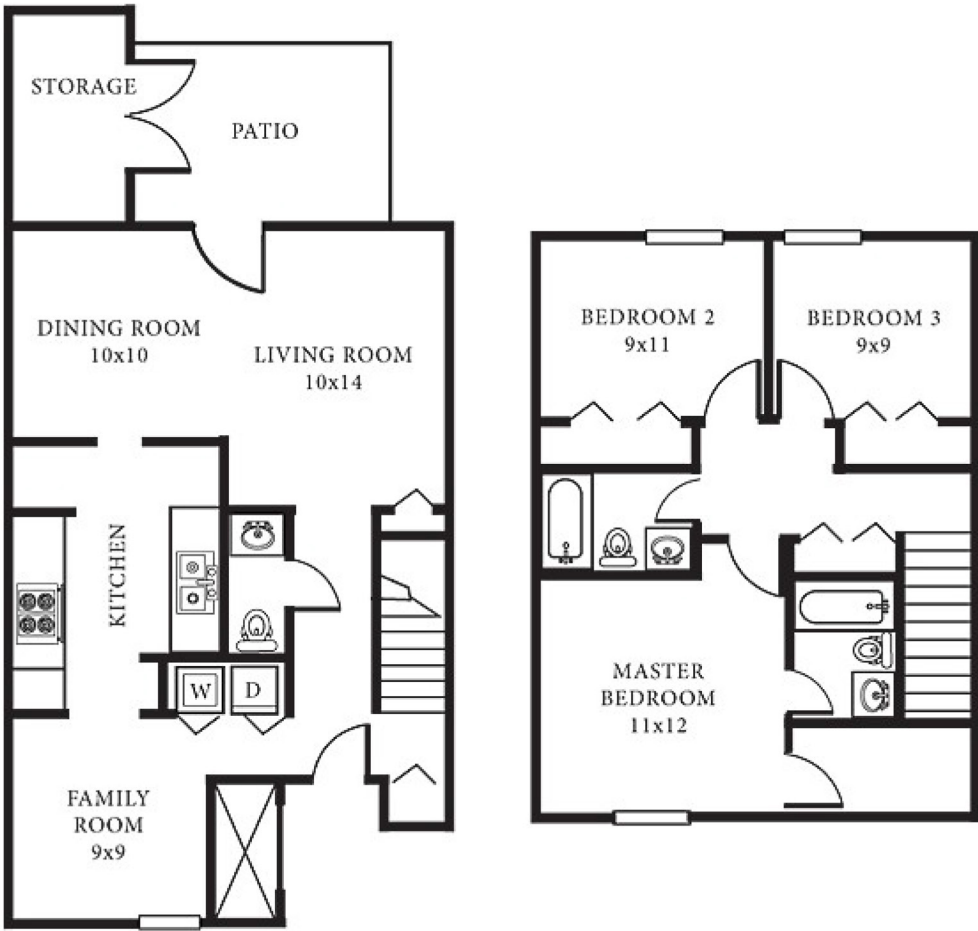

QUEENS WAY

NMD2

1,115 SQ FT 3 BEDROOM 2.5 BATH

Hampton Roads Regional Welcome Center
7924 14th Street, Norfolk, VA 23505
P. 757.961.3783 F. 757.961.4430

WWW.LINCOLNMILITARY.COM

**LINCOLN
MILITARY
HOUSING**

Every Mission Begins at Home®

The square footage indicated is an approximation. The floor plans are conceptual and should not be used in making spatial decisions. Floor plans vary even for units with the same number of bedrooms. Once the Navy determines eligibility and total bedroom qualification, Lincoln Military Housing can not guarantee which floor plan type will be available for move-in.