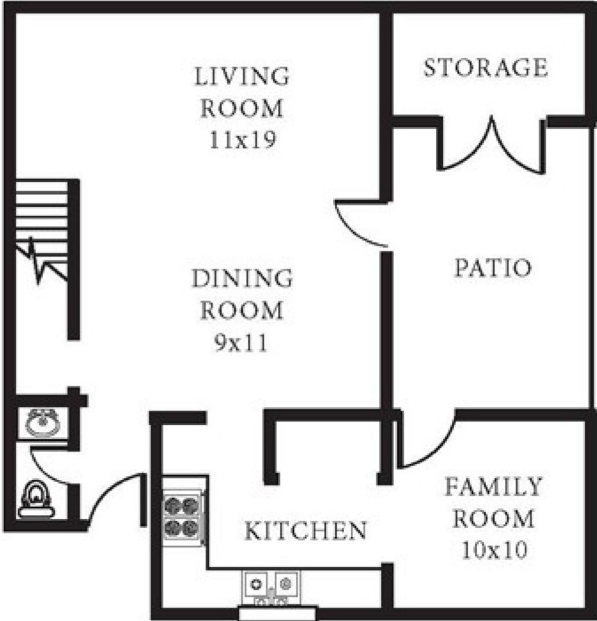

# QUEENS WAY

## QWC2.5A

1,115 SQ FT 3 BEDROOM 2.5 BATH

1<sup>st</sup> FLOOR

2<sup>nd</sup> FLOOR

Hampton Roads Regional Welcome Center  
7924 14th Street, Norfolk, VA 23505  
P. 757.961.3783 F. 757.961.4430

[WWW.LINCOLNMILITARY.COM](http://WWW.LINCOLNMILITARY.COM)

LINCOLN  
MILITARY  
HOUSING

Every Mission Begins at Home<sup>®</sup>

The square footage indicated is an approximation. The floor plans are conceptual and should not be used in making spatial decisions. Floor plans vary even for units with the same number of bedrooms. Once the Navy determines eligibility and total bedroom qualification, Lincoln Military Housing can not guarantee which floor plan type will be available for move-in.