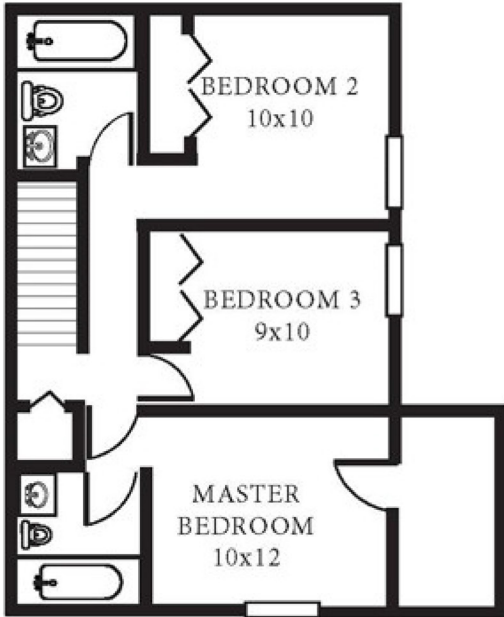

# QUEENS WAY

## QWC2.5A

1,115 SQ FT 3 BEDROOM 2.5 BATH

1<sup>st</sup> FLOOR

2<sup>nd</sup> FLOOR

Hampton Roads Regional Welcome Center  
7924 14th Street, Norfolk, VA 23505  
P. 757.961.3783 F. 757.961.4430

[WWW.LINCOLNMILITARY.COM](http://WWW.LINCOLNMILITARY.COM)

LINCOLN  
MILITARY  
HOUSING

Every Mission Begins at Home<sup>®</sup>

The square footage indicated is an approximation. The floor plans are conceptual and should not be used in making spatial decisions. Floor plans vary even for units with the same number of bedrooms. Once the Navy determines eligibility and total bedroom qualification, Lincoln Military Housing can not guarantee which floor plan type will be available for move-in.