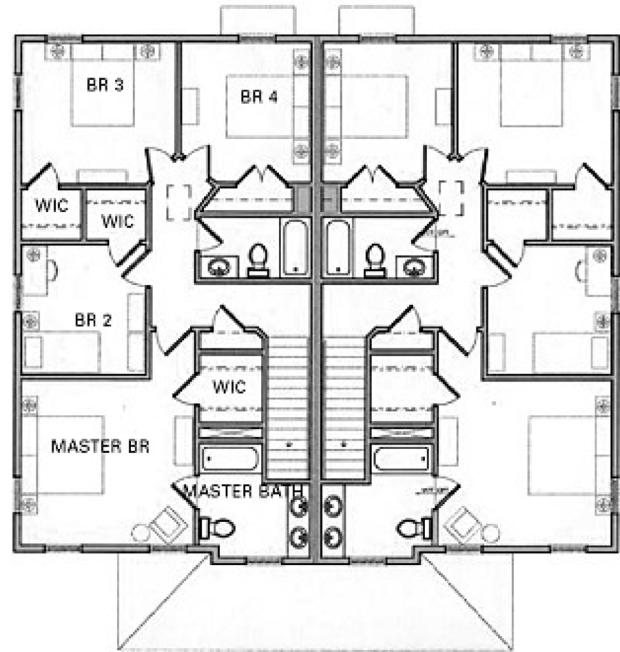

RIVERVIEW VILLAGE

RVAD2.5

2,068 SQ FT 4 BEDROOM 2.5 BATH

Regional Welcome Center
3946 Welsh Street, Bldg.1659, Indian Head, MD 20640
P. 301.743.6920 F. 301.743.6923

WWW.LINCOLNMILITARY.COM

LINCOLN
MILITARY
HOUSING

Every Mission Begins at Home®

The square footage indicated is an approximation. The floor plans are conceptual and should not be used in making spatial decisions. Floor plans vary even for units with the same number of bedrooms. Once the Navy determines eligibility and total bedroom qualification, Lincoln Military Housing can not guarantee which floor plan type will be available for move-in.