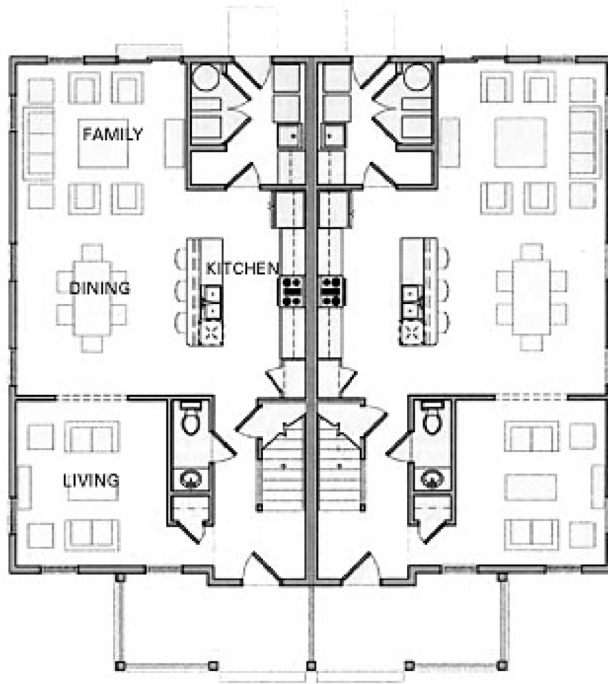

RIVERVIEW VILLAGE

RVAD2.5

2,068 SQ FT 4 BEDROOM 2.5 BATH

Regional Welcome Center
3946 Welsh Street, Bldg.1659, Indian Head, MD 20640
P. 301.743.6920 F. 301.743.6923

WWW.LINCOLNMILITARY.COM

LINCOLN
MILITARY
HOUSING

Every Mission Begins at Home®

The square footage indicated is an approximation. The floor plans are conceptual and should not be used in making spatial decisions. Floor plans vary even for units with the same number of bedrooms. Once the Navy determines eligibility and total bedroom qualification, Lincoln Military Housing can not guarantee which floor plan type will be available for move-in.