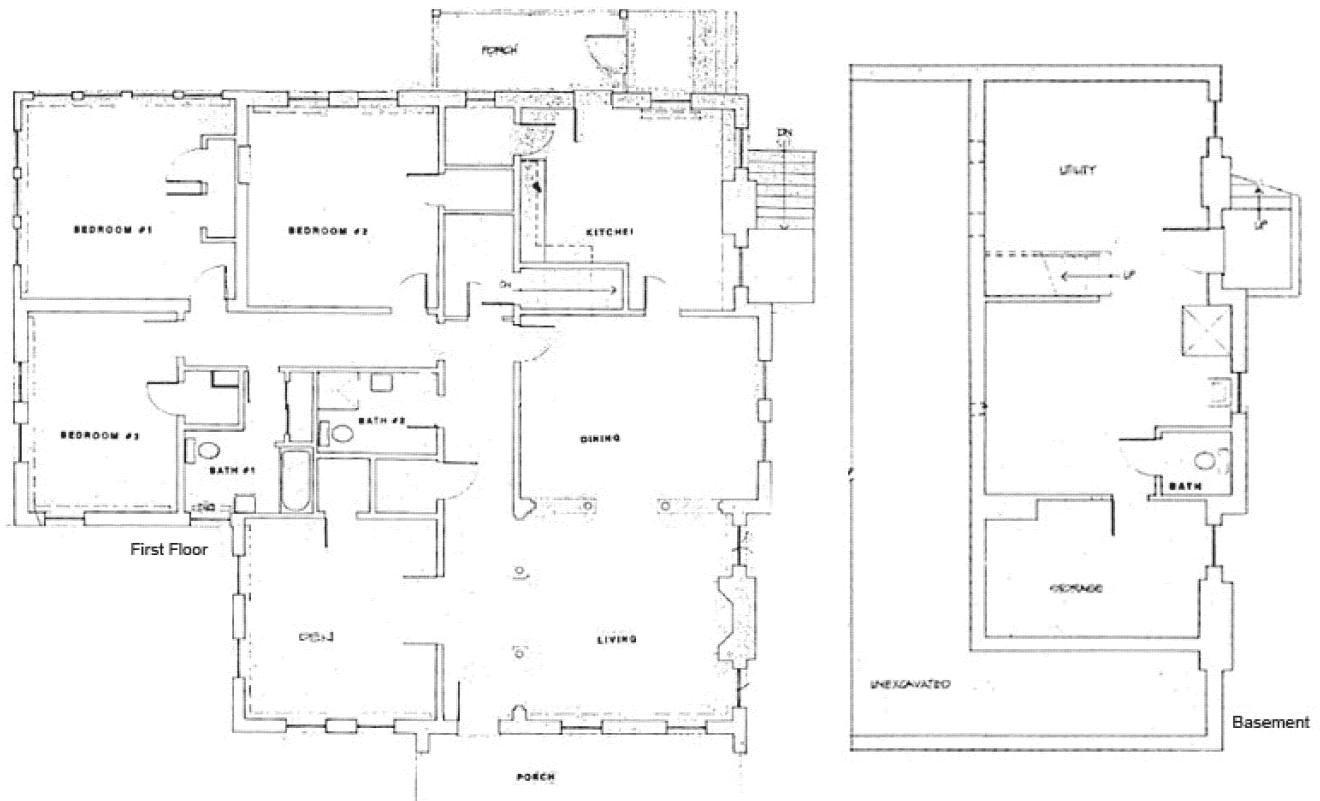

SAMPSON ROAD

SRD2

1,863 SQ FT 3 BEDROOM 3 BATHROOM

6136 Jenkins Road Suite 205, Bldg. 142
Dahlgren, VA 22448
P. 540.663.2190 F. 540.663.2191

WWW.LINCOLNMILITARY.COM

LINCOLN
MILITARY
HOUSING

Every Mission Begins at Home®

The square footage indicated is an approximation. The floor plans are conceptual and should not be used in making spatial decisions. Floor plans vary even for units with the same number of bedrooms. Once the Navy determines eligibility and total bedroom qualification, Lincoln Military Housing can not guarantee which floor plan type will be available for move-in.