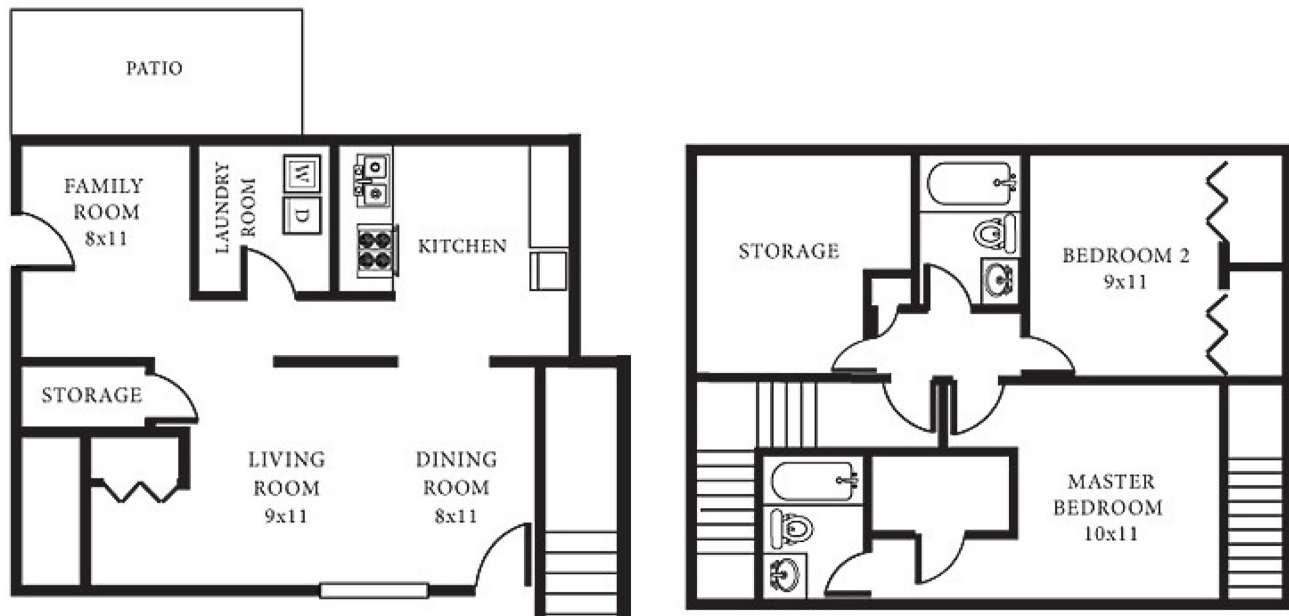

SANDPIPER CRESCENT

SPB2

950 SQ FT 2 BEDROOM 2 BATH

Hampton Roads Regional Welcome Center
7924 14th Street, Norfolk, VA 23505
P. 757.961.3783 F. 757.961.4430

WWW.LINCOLNMILITARY.COM

LINCOLN
MILITARY
HOUSING

Every Mission Begins at Home®

The square footage indicated is an approximation. The floor plans are conceptual and should not be used in making spatial decisions. Floor plans vary even for units with the same number of bedrooms. Once the Navy determines eligibility and total bedroom qualification, Lincoln Military Housing can not guarantee which floor plan type will be available for move-in.