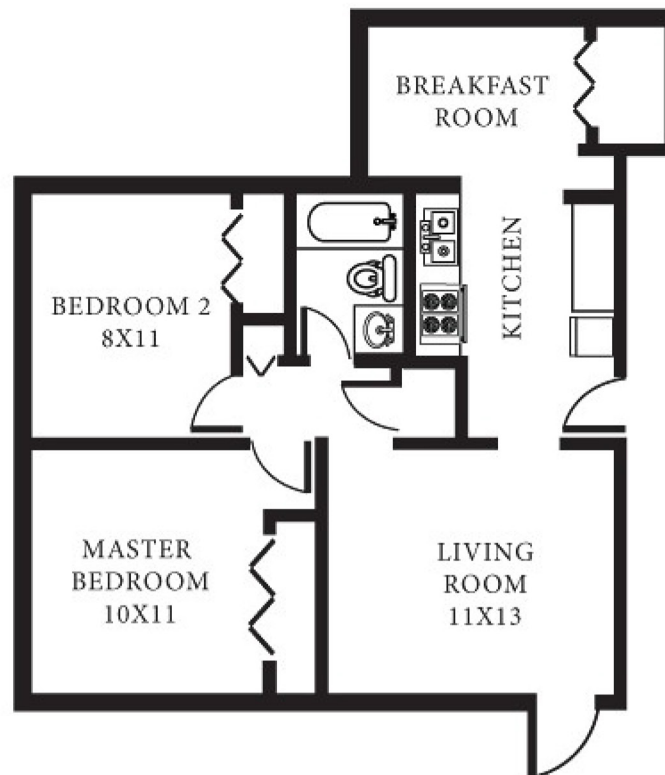

SANDPIPER CRESCENT

SPBB1

670 SQ FT 2 BEDROOM 1 BATH

Hampton Roads Regional Welcome Center
7924 14th Street, Norfolk, VA 23505
P. 757.961.3783 F. 757.961.4430

WWW.LINCOLNMILITARY.COM

LINCOLN
MILITARY
HOUSING

Every Mission Begins at Home®

The square footage indicated is an approximation. The floor plans are conceptual and should not be used in making spatial decisions. Floor plans vary even for units with the same number of bedrooms. Once the Navy determines eligibility and total bedroom qualification, Lincoln Military Housing can not guarantee which floor plan type will be available for move-in.