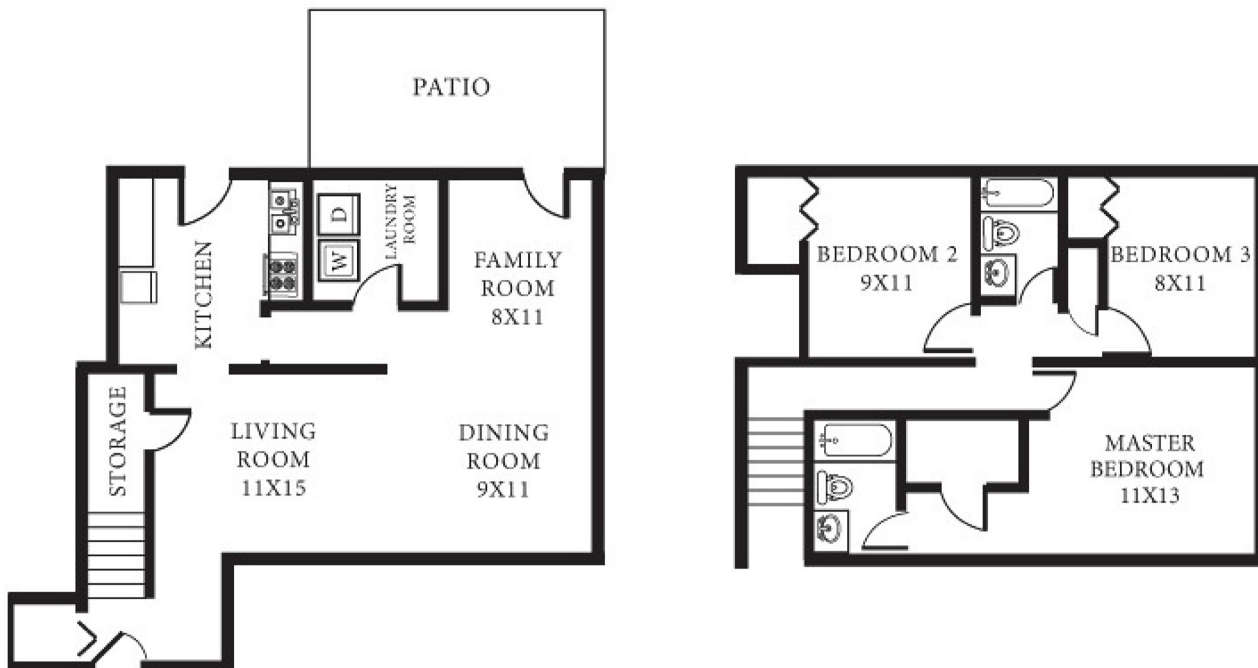

SANDPIPER CRESCENT

SPC2

1,240 SQ FT 3 BEDROOM 2 BATH

Hampton Roads Regional Welcome Center
7924 14th Street, Norfolk, VA 23505
P. 757.961.3783 F. 757.961.4430

WWW.LINCOLNMILITARY.COM

LINCOLN
MILITARY
HOUSING

Every Mission Begins at Home®

The square footage indicated is an approximation. The floor plans are conceptual and should not be used in making spatial decisions. Floor plans vary even for units with the same number of bedrooms. Once the Navy determines eligibility and total bedroom qualification, Lincoln Military Housing can not guarantee which floor plan type will be available for move-in.