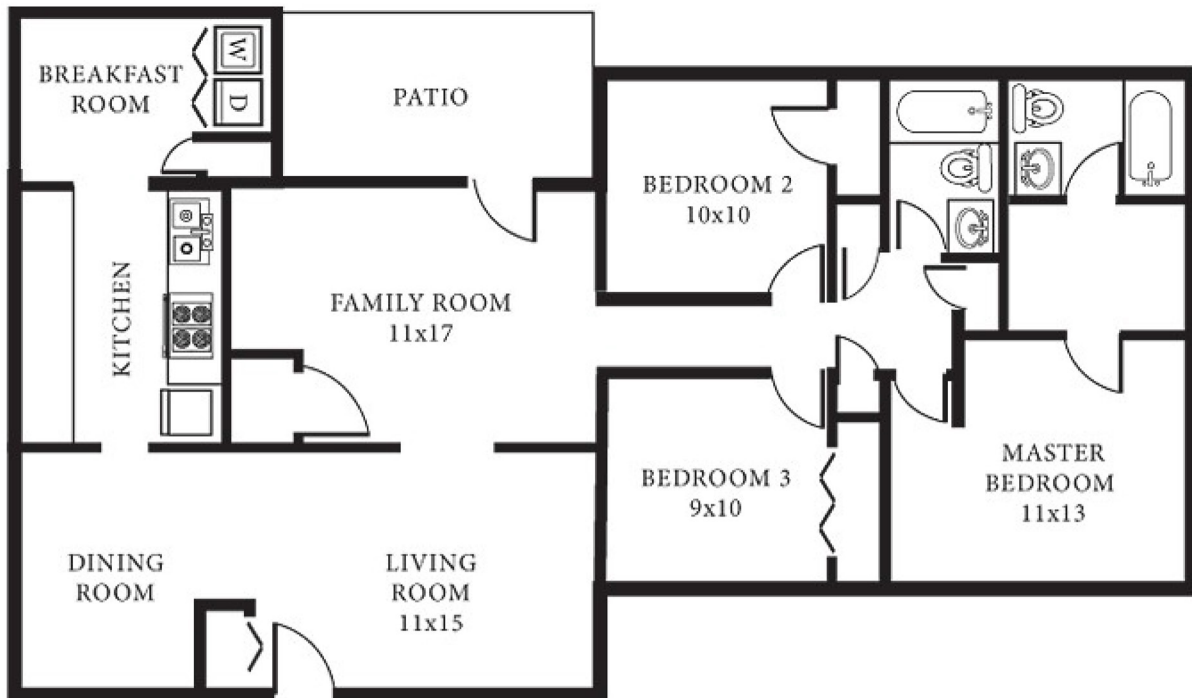

# SANDPIPER CRESCENT

## SPCB2

1,255 SQ FT 3 BEDROOM 2 BATH

Hampton Roads Regional Welcome Center  
7924 14th Street, Norfolk, VA 23505  
P. 757.961.3783 F. 757.961.4430

[WWW.LINCOLNMILITARY.COM](http://WWW.LINCOLNMILITARY.COM)

LINCOLN  
MILITARY  
HOUSING

Every Mission Begins at Home®

The square footage indicated is an approximation. The floor plans are conceptual and should not be used in making spatial decisions. Floor plans vary even for units with the same number of bedrooms. Once the Navy determines eligibility and total bedroom qualification, Lincoln Military Housing can not guarantee which floor plan type will be available for move-in.