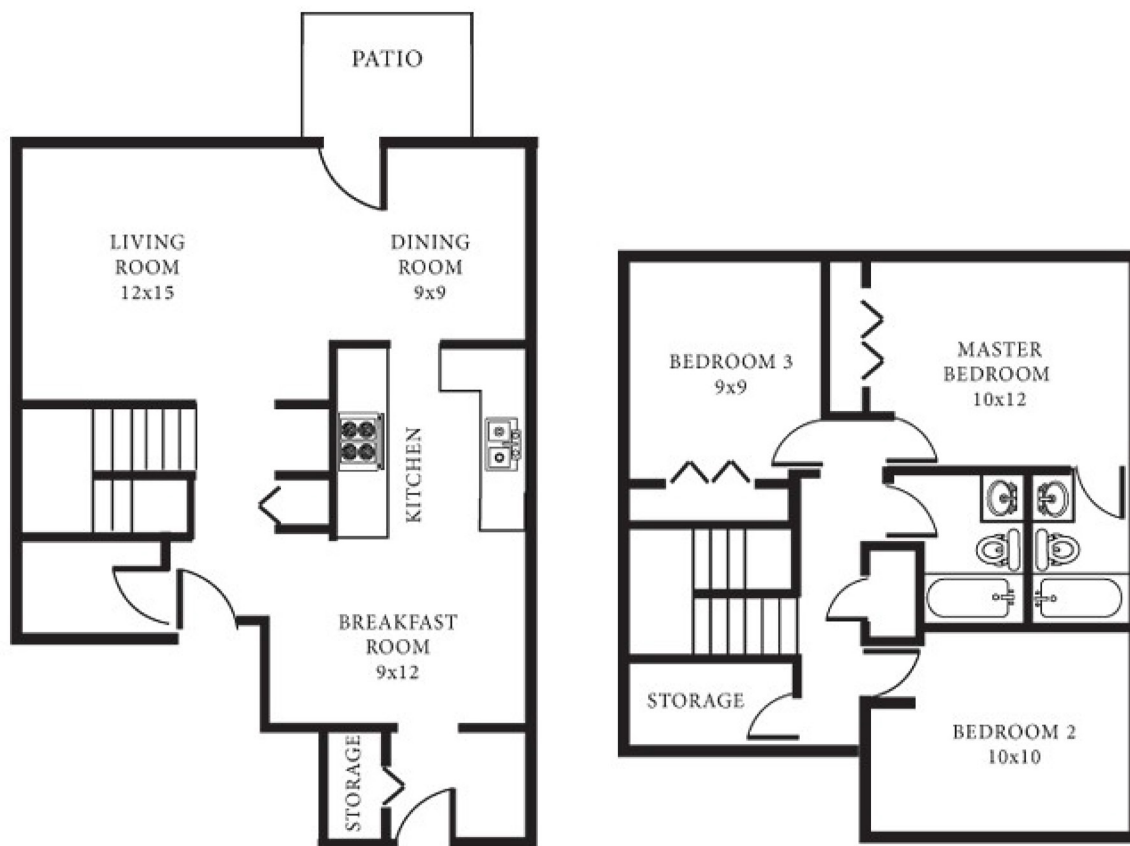

SANDPIPER CRESCENT

SPCB3

1,115 SQ FT 3 BEDROOM 2 BATH

Hampton Roads Regional Welcome Center
7924 14th Street, Norfolk, VA 23505
P. 757.961.3783 F. 757.961.4430

WWW.LINCOLNMILITARY.COM

LINCOLN
MILITARY
HOUSING

Every Mission Begins at Home®

The square footage indicated is an approximation. The floor plans are conceptual and should not be used in making spatial decisions. Floor plans vary even for units with the same number of bedrooms. Once the Navy determines eligibility and total bedroom qualification, Lincoln Military Housing can not guarantee which floor plan type will be available for move-in.