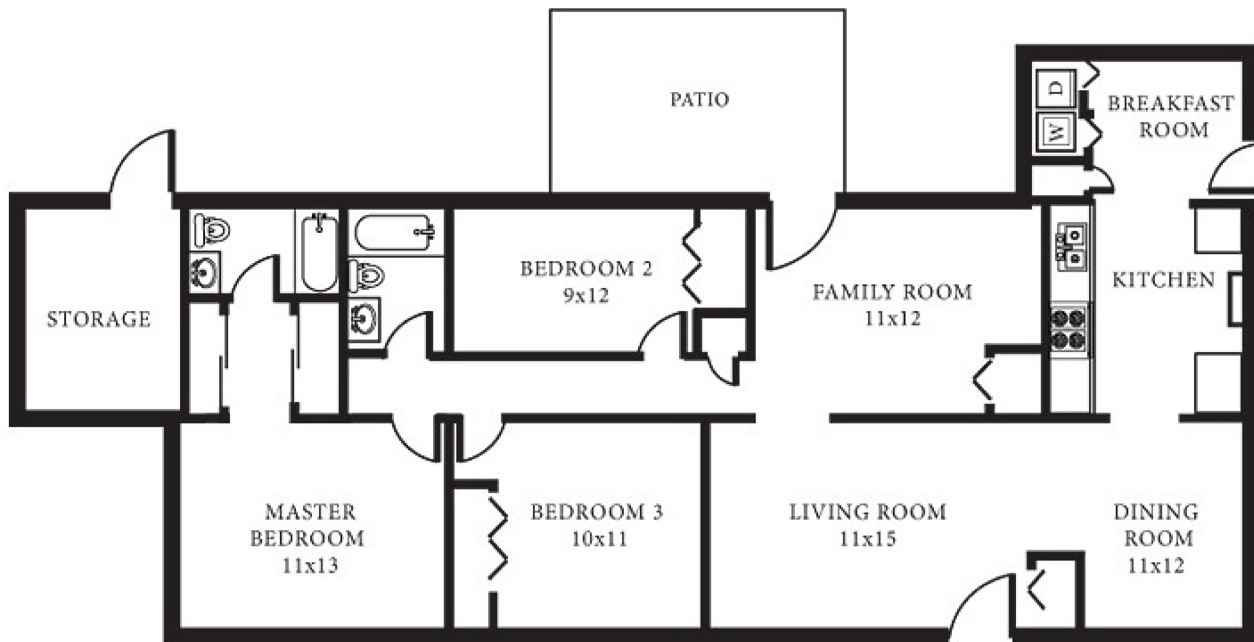

SANDPIPER CRESCENT

SPCC2

1,300 SQ FT 3 BEDROOM 2 BATH

Hampton Roads Regional Welcome Center
7924 14th Street, Norfolk, VA 23505
P. 757.961.3783 F. 757.961.4430

WWW.LINCOLNMILITARY.COM

LINCOLN
MILITARY
HOUSING

Every Mission Begins at Home®

The square footage indicated is an approximation. The floor plans are conceptual and should not be used in making spatial decisions. Floor plans vary even for units with the same number of bedrooms. Once the Navy determines eligibility and total bedroom qualification, Lincoln Military Housing can not guarantee which floor plan type will be available for move-in.