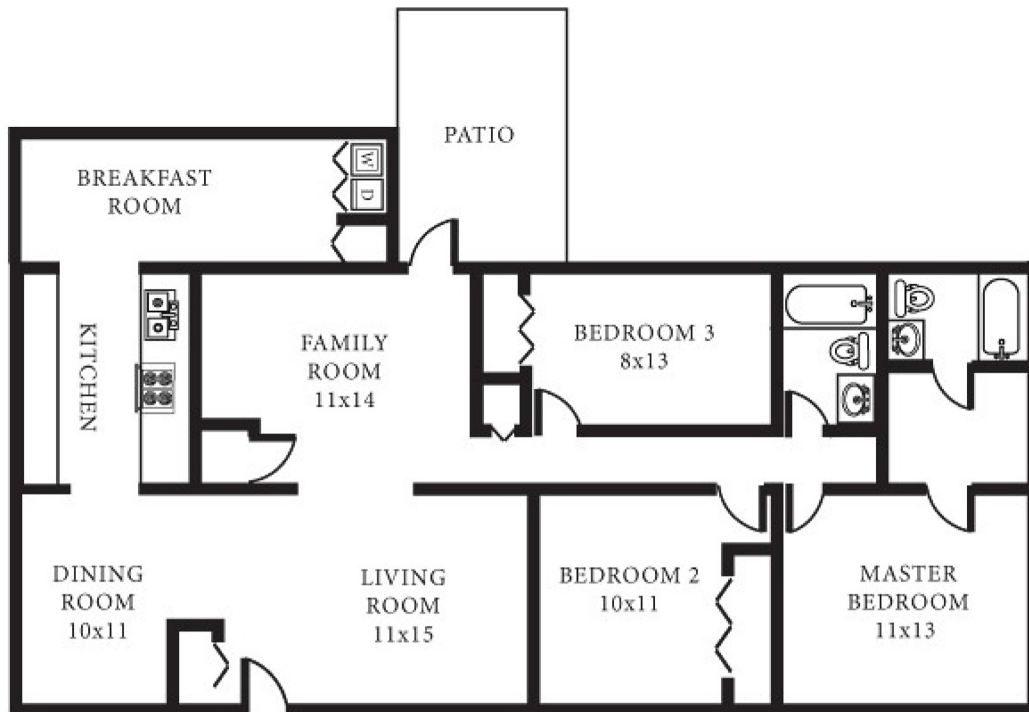

SANDPIPER CRESCENT

SPCD2

1,310 SQ FT 3 BEDROOM 2 BATH

Hampton Roads Regional Welcome Center
7924 14th Street, Norfolk, VA 23505
P. 757.961.3783 F. 757.961.4430

WWW.LINCOLNMILITARY.COM

LINCOLN
MILITARY
HOUSING

Every Mission Begins at Home®

The square footage indicated is an approximation. The floor plans are conceptual and should not be used in making spatial decisions. Floor plans vary even for units with the same number of bedrooms. Once the Navy determines eligibility and total bedroom qualification, Lincoln Military Housing can not guarantee which floor plan type will be available for move-in.