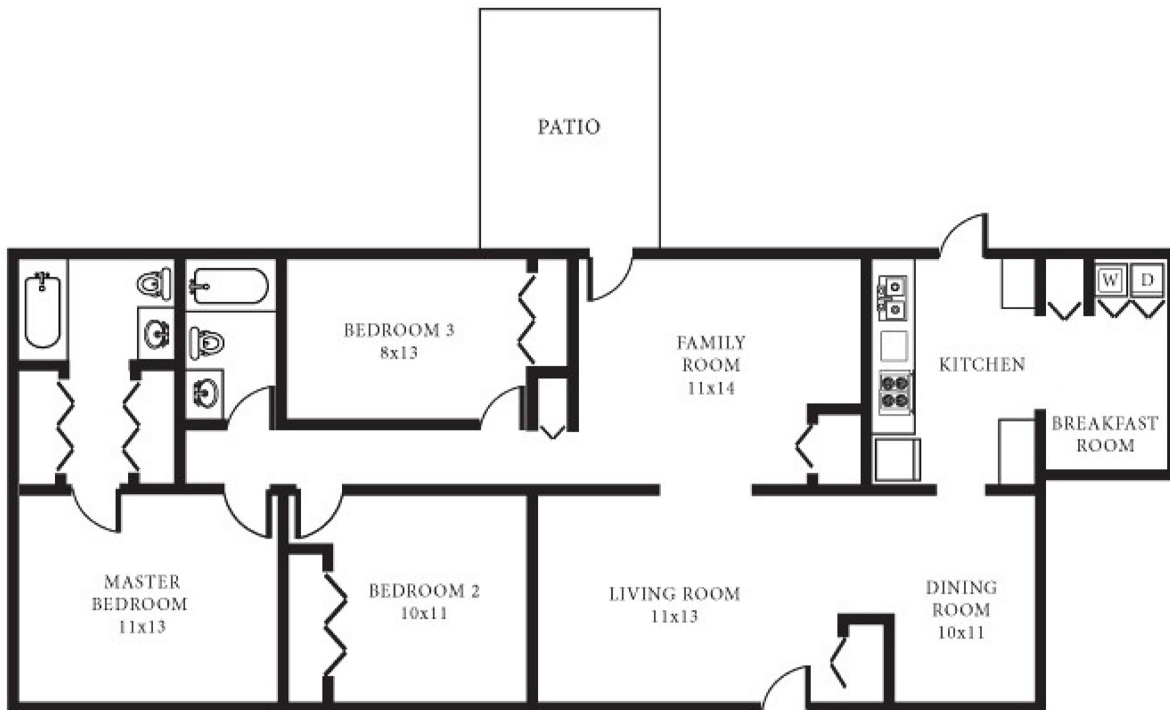

SANDPIPER CRESCENT

SPCD2A

1,310 SQ FT 3 BEDROOM 2 BATH

Hampton Roads Regional Welcome Center
7924 14th Street, Norfolk, VA 23505
P. 757.961.3783 F. 757.961.4430

WWW.LINCOLNMILITARY.COM

LINCOLN
MILITARY
HOUSING

Every Mission Begins at Home®

The square footage indicated is an approximation. The floor plans are conceptual and should not be used in making spatial decisions. Floor plans vary even for units with the same number of bedrooms. Once the Navy determines eligibility and total bedroom qualification, Lincoln Military Housing can not guarantee which floor plan type will be available for move-in.