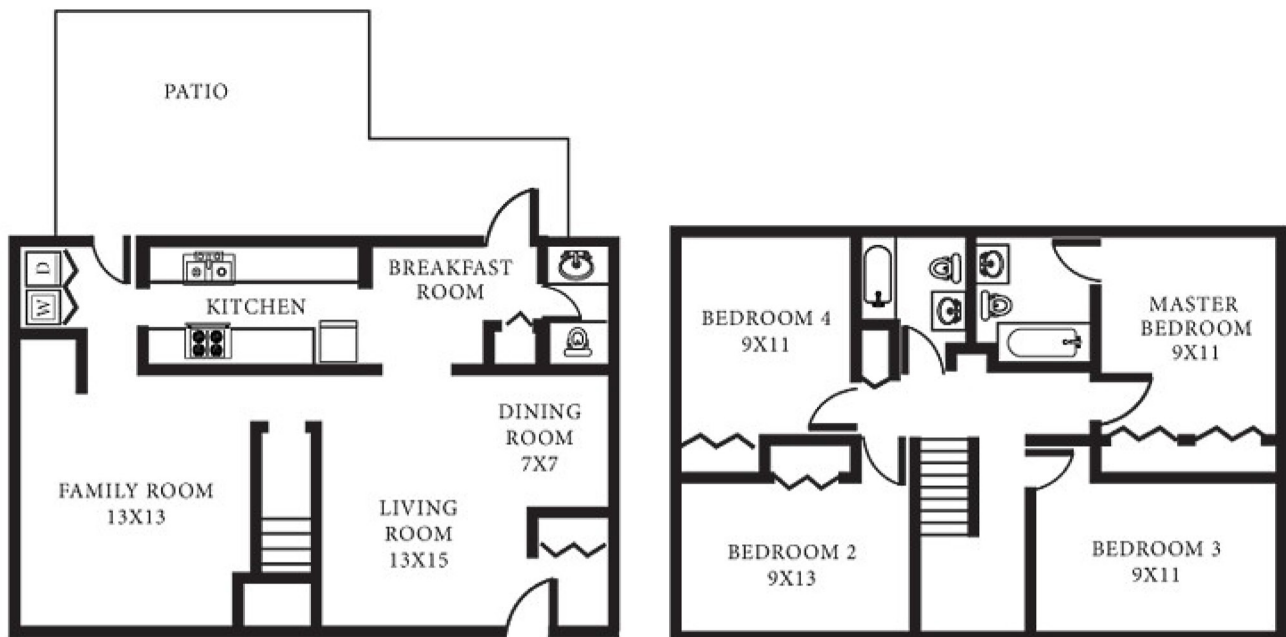

## SPD2.5

1,380 SQ FT 4 BEDROOM 2.5 BATH

Hampton Roads Regional Welcome Center  
7924 14th Street, Norfolk, VA 23505  
P. 757.961.3783 F. 757.961.4430

[WWW.LINCOLNMILITARY.COM](http://WWW.LINCOLNMILITARY.COM)

LINCOLN  
MILITARY  
HOUSING

Every Mission Begins at Home®

The square footage indicated is an approximation. The floor plans are conceptual and should not be used in making spatial decisions. Floor plans vary even for units with the same number of bedrooms. Once the Navy determines eligibility and total bedroom qualification, Lincoln Military Housing can not guarantee which floor plan type will be available for move-in.