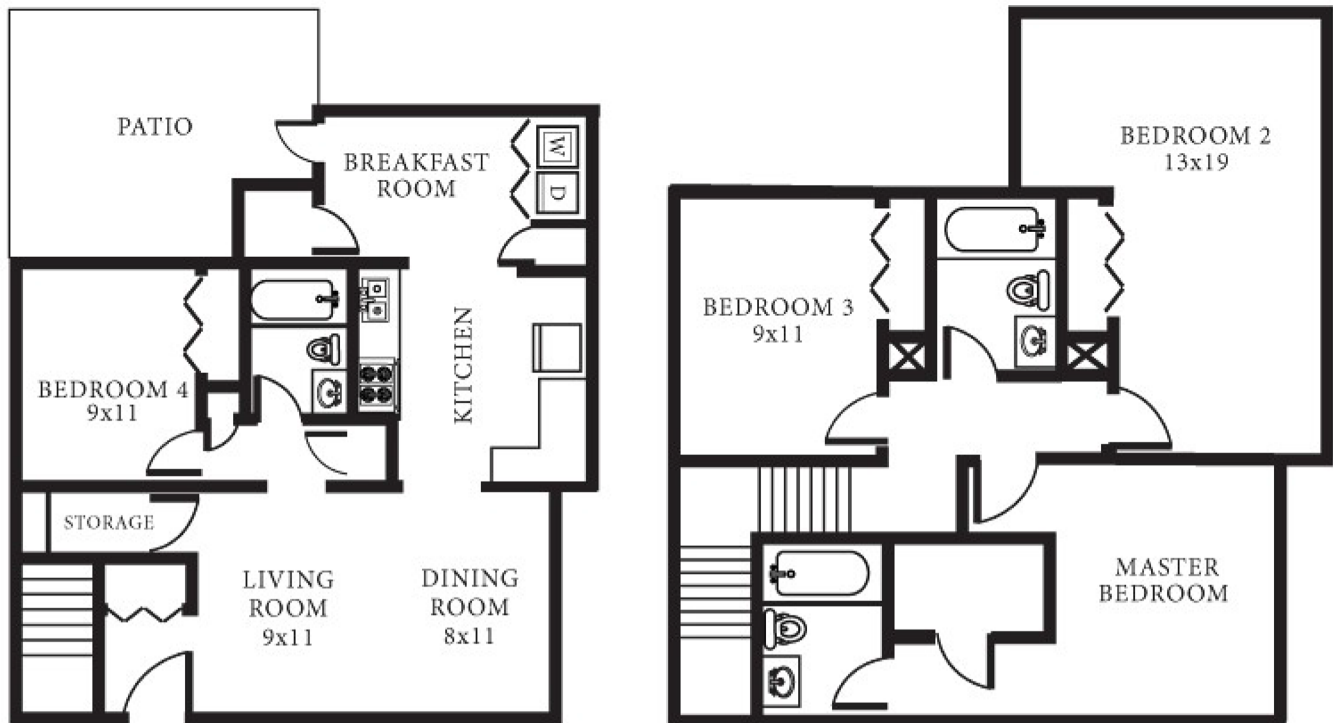

SANDPIPER CRESCENT

SPD3

1,290 SQ FT 4 BEDROOM 3 BATH

Hampton Roads Regional Welcome Center
7924 14th Street, Norfolk, VA 23505
P. 757.961.3783 F. 757.961.4430

WWW.LINCOLNMILITARY.COM

LINCOLN
MILITARY
HOUSING

Every Mission Begins at Home®

The square footage indicated is an approximation. The floor plans are conceptual and should not be used in making spatial decisions. Floor plans vary even for units with the same number of bedrooms. Once the Navy determines eligibility and total bedroom qualification, Lincoln Military Housing can not guarantee which floor plan type will be available for move-in.