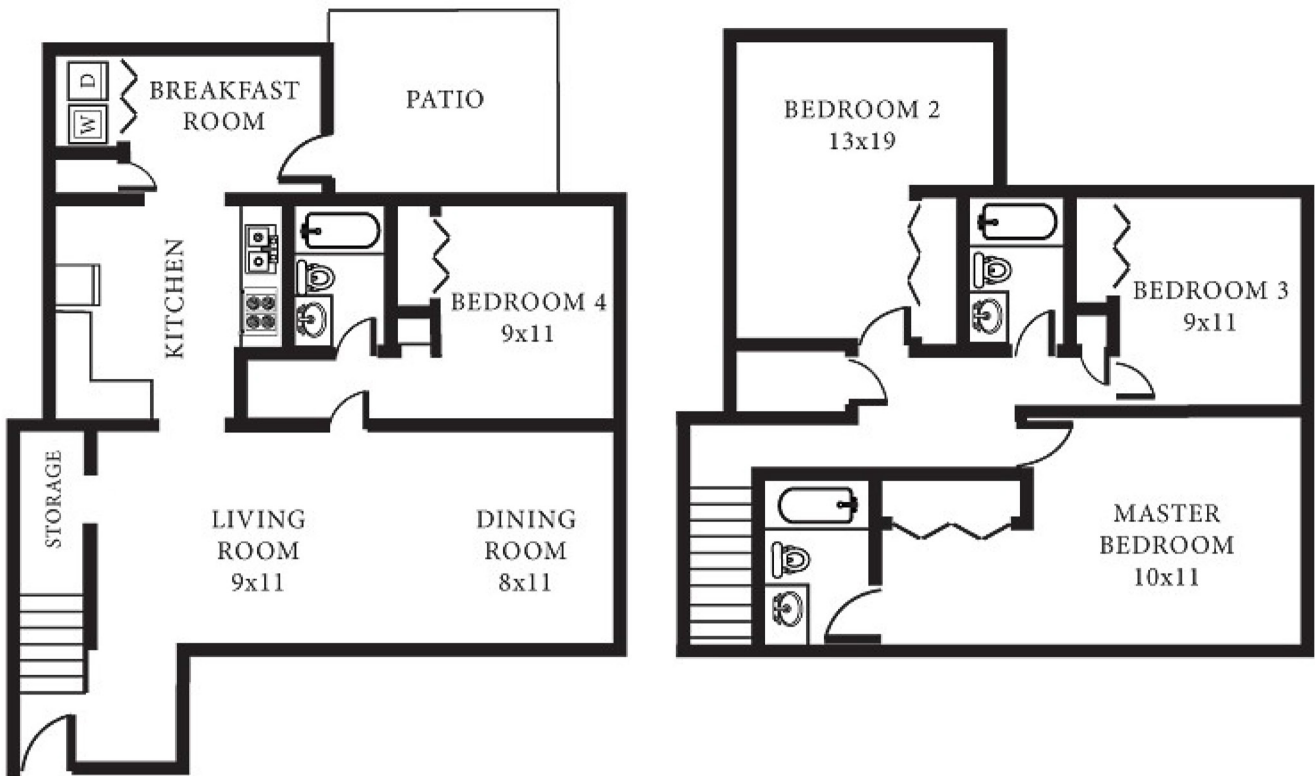

# SANDPIPER CRESCENT

## SPDB3

1,430 SQ FT 4 BEDROOM 3 BATH

Hampton Roads Regional Welcome Center  
7924 14th Street, Norfolk, VA 23505  
P. 757.961.3783 F. 757.961.4430

[WWW.LINCOLNMILITARY.COM](http://WWW.LINCOLNMILITARY.COM)

LINCOLN  
MILITARY  
HOUSING

Every Mission Begins at Home<sup>®</sup>

The square footage indicated is an approximation. The floor plans are conceptual and should not be used in making spatial decisions. Floor plans vary even for units with the same number of bedrooms. Once the Navy determines eligibility and total bedroom qualification, Lincoln Military Housing can not guarantee which floor plan type will be available for move-in.