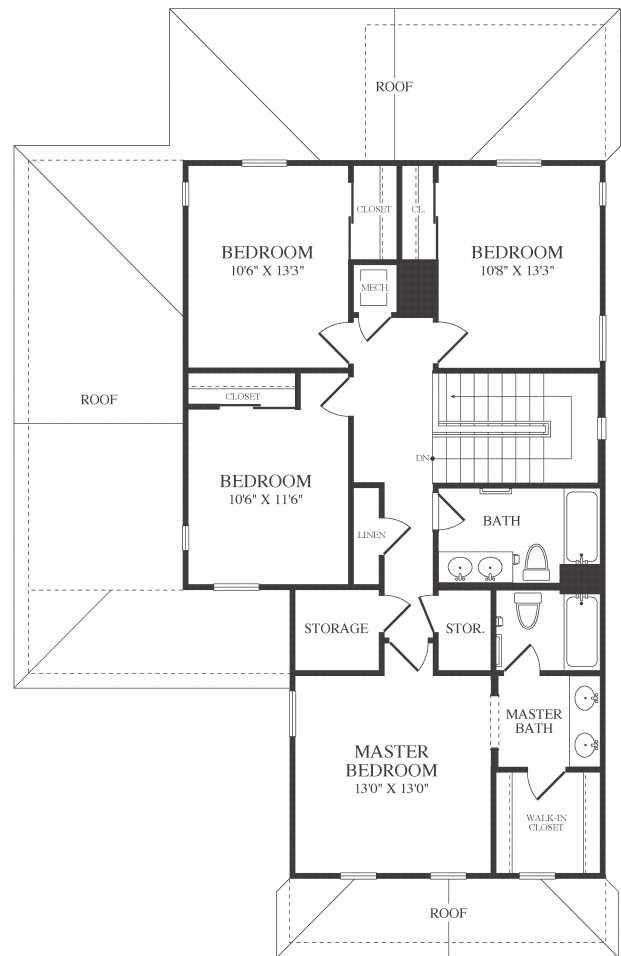

SAN LUIS REY

SLRD2.5E

2,336 SQ FT 4 BEDROOM 2.5 BATH

FIRST FLOOR

SECOND FLOOR

Mountain District Office
MCB Camp Pendleton, 1201 Begonia Street, Oceanside, CA 92058
P. 760.430.8476 F. 760.430.2150

WWW.LINCOLNMILITARY.COM

LINCOLN
MILITARY
HOUSING

Every Mission Begins at Home®

The square footage indicated is an approximation. The floor plans are conceptual and should not be used in making spatial decisions. Floor plans vary even for units with the same number of bedrooms. Once the Navy determines eligibility and total bedroom qualification, Lincoln Military Housing can not guarantee which floor plan type will be available for move-in.