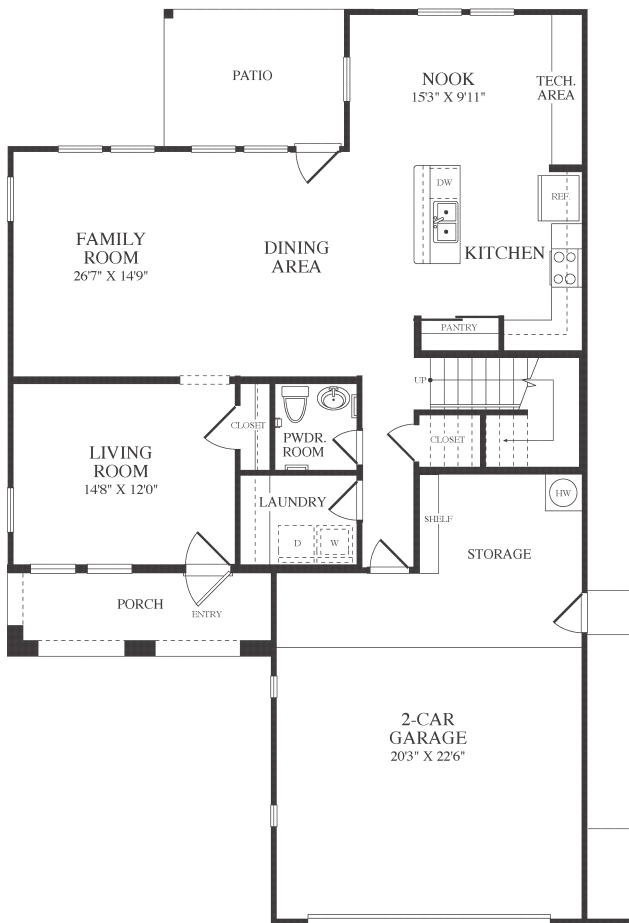

SAN LUIS REY

SLRD2.5E

2,336 SQ FT 4 BEDROOM 2.5 BATH

FIRST FLOOR

SECOND FLOOR

Mountain District Office
MCB Camp Pendleton, 1201 Begonia Street, Oceanside, CA 92058
P. 760.430.8476 F. 760.430.2150

WWW.LINCOLNMILITARY.COM

LINCOLN
MILITARY
HOUSING

Every Mission Begins at Home®

The square footage indicated is an approximation. The floor plans are conceptual and should not be used in making spatial decisions. Floor plans vary even for units with the same number of bedrooms. Once the Navy determines eligibility and total bedroom qualification, Lincoln Military Housing can not guarantee which floor plan type will be available for move-in.