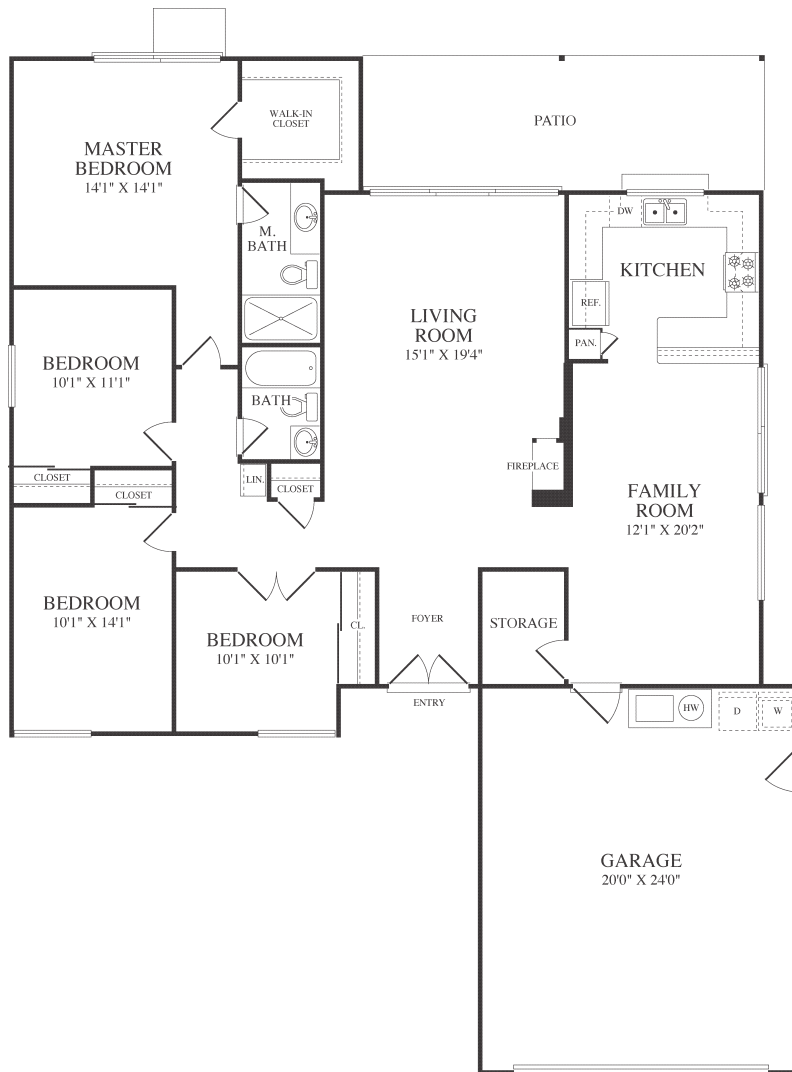

SAN LUIS REY

SLRD2

1,776 SQ FT 4 BEDROOM 2 BATH

Mountain District Office
MCB Camp Pendleton, 1201 Begonia Street, Oceanside, CA 92058
P. 760.430.8476 F. 760.430.2150

WWW.LINCOLNMILITARY.COM

LINCOLN
MILITARY
HOUSING

Every Mission Begins at Home®

The square footage indicated is an approximation. The floor plans are conceptual and should not be used in making spatial decisions. Floor plans vary even for units with the same number of bedrooms. Once the Navy determines eligibility and total bedroom qualification, Lincoln Military Housing can not guarantee which floor plan type will be available for move-in.