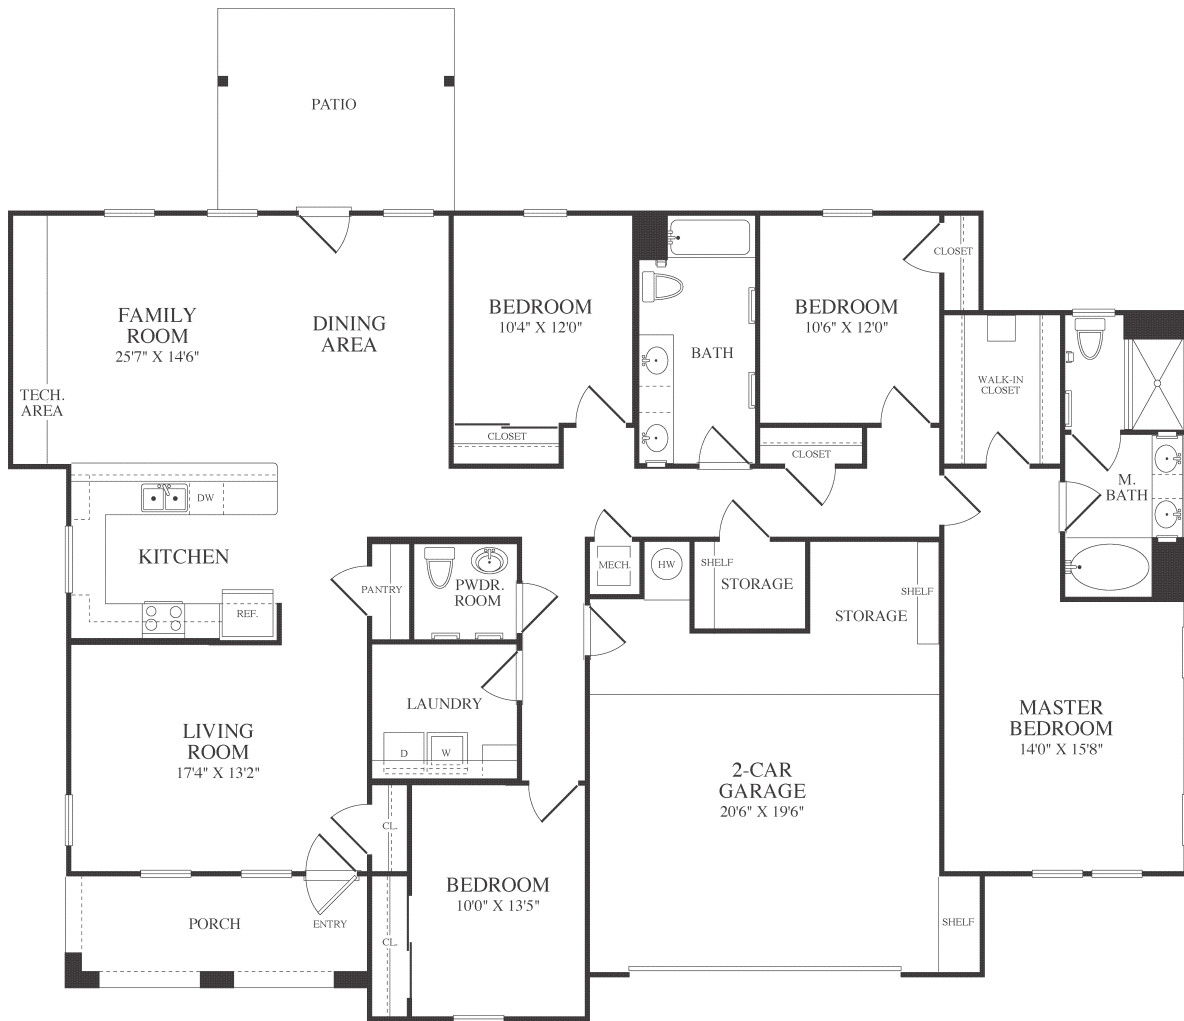

# SAN LUIS REY

SLRHD25D

2,340 SQ FT 4 BEDROOM 2.5 BATH

Mountain District Office  
MCB Camp Pendleton, 1201 Begonia Street, Oceanside, CA 92058  
P. 760.430.8476 F. 760.430.2150

[WWW.LINCOLNMILITARY.COM](http://WWW.LINCOLNMILITARY.COM)

LINCOLN  
MILITARY  
HOUSING

Every Mission Begins at Home<sup>®</sup>

The square footage indicated is an approximation. The floor plans are conceptual and should not be used in making spatial decisions. Floor plans vary even for units with the same number of bedrooms. Once the Navy determines eligibility and total bedroom qualification, Lincoln Military Housing can not guarantee which floor plan type will be available for move-in.