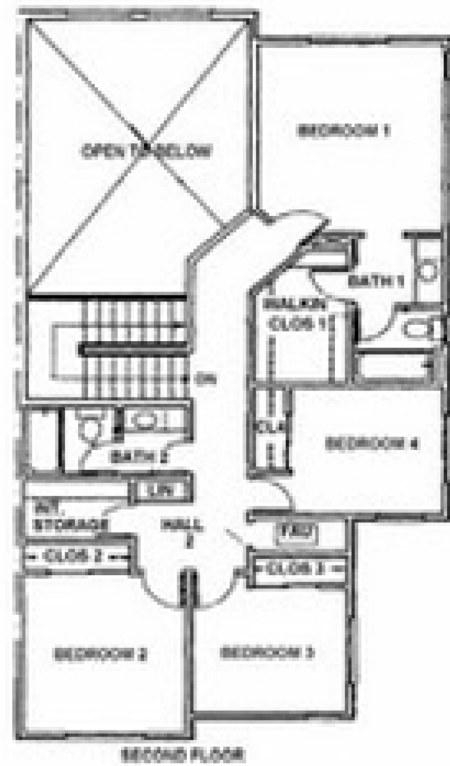

SAN MATEO POINT

SPBD25

1,825 SQ FT 4 BEDROOM 2.5 BATH

San Onofre District Office
202 Chaisson Road, San Clemente, CA 92672
P. 949.940.9178 F. 949.940.0480

WWW.LINCOLNMILITARY.COM

LINCOLN
MILITARY
HOUSING

Every Mission Begins at Home®

The square footage indicated is an approximation. The floor plans are conceptual and should not be used in making spatial decisions. Floor plans vary even for units with the same number of bedrooms. Once the Navy determines eligibility and total bedroom qualification, Lincoln Military Housing can not guarantee which floor plan type will be available for move-in.