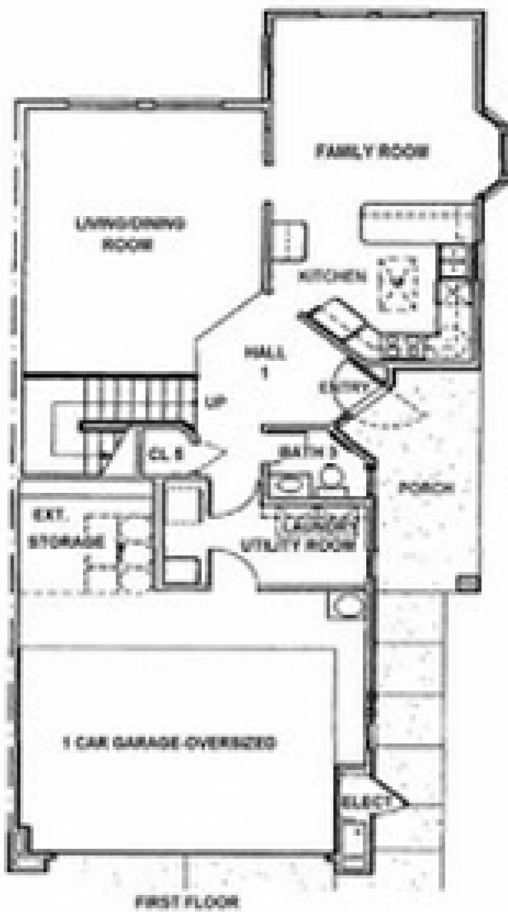

SAN MATEO POINT

SPBD25

1,825 SQ FT 4 BEDROOM 2.5 BATH

San Onofre District Office
202 Chaisson Road, San Clemente, CA 92672
P. 949.940.9178 F. 949.940.0480

WWW.LINCOLNMILITARY.COM

LINCOLN
MILITARY
HOUSING

Every Mission Begins at Home®

The square footage indicated is an approximation. The floor plans are conceptual and should not be used in making spatial decisions. Floor plans vary even for units with the same number of bedrooms. Once the Navy determines eligibility and total bedroom qualification, Lincoln Military Housing can not guarantee which floor plan type will be available for move-in.