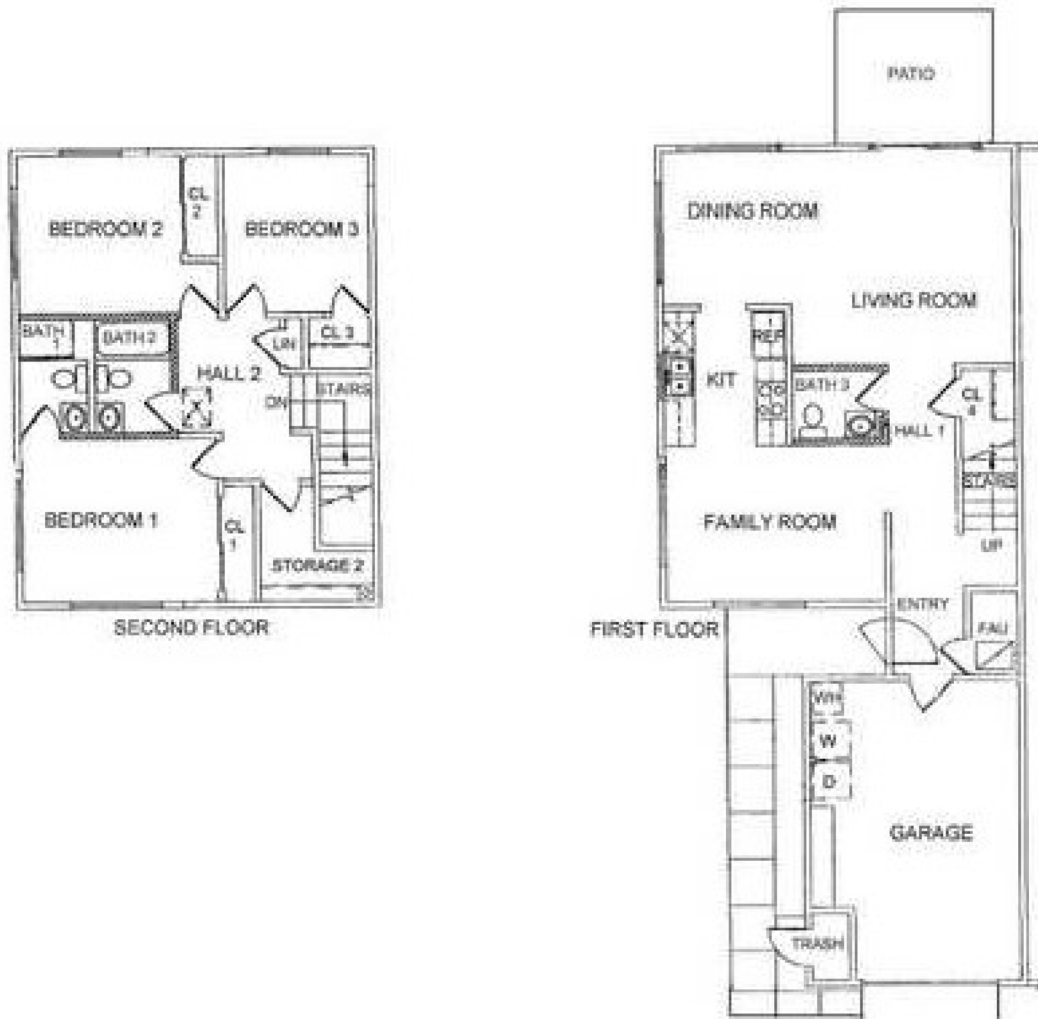

SAN ONOFRE I

SO1C2.5

1,838 SQ FT 3 BEDROOM 2.5 BATH

San Onofre District Office
202 Chaisson Road, San Clemente, CA 92672
P. 949.940.9178 F. 949.940.0480

WWW.LINCOLNMILITARY.COM

LINCOLN
MILITARY
HOUSING

Every Mission Begins at Home®

The square footage indicated is an approximation. The floor plans are conceptual and should not be used in making spatial decisions. Floor plans vary even for units with the same number of bedrooms. Once the Navy determines eligibility and total bedroom qualification, Lincoln Military Housing can not guarantee which floor plan type will be available for move-in.