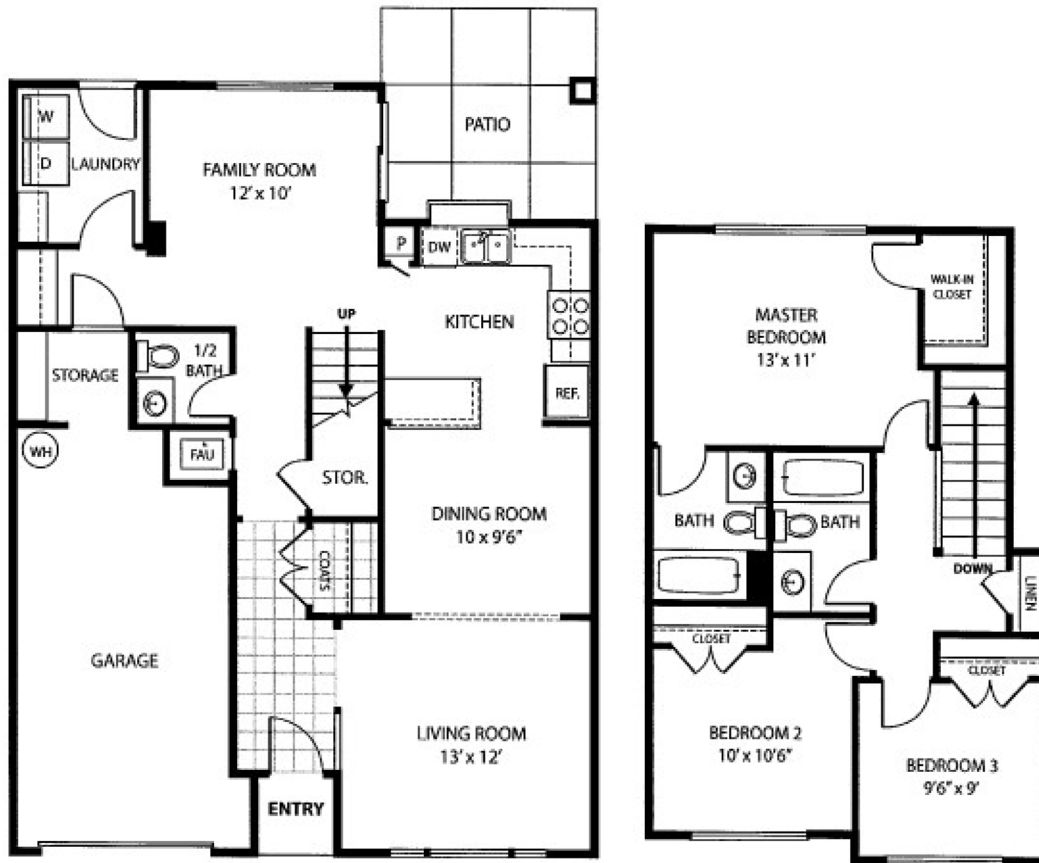

SANTO TERRACE

SANK3

1,378 SQ FT 3 BEDROOM 2.5 BATH

District Office
10300 Yorktown Drive, San Diego, CA 92124
P. 858.576.2254 F. 858.576.2572

WWW.LINCOLNMILITARY.COM

LINCOLN
MILITARY
HOUSING

Every Mission Begins at Home®

The square footage indicated is an approximation. The floor plans are conceptual and should not be used in making spatial decisions. Floor plans vary even for units with the same number of bedrooms. Once the Navy determines eligibility and total bedroom qualification, Lincoln Military Housing can not guarantee which floor plan type will be available for move-in.